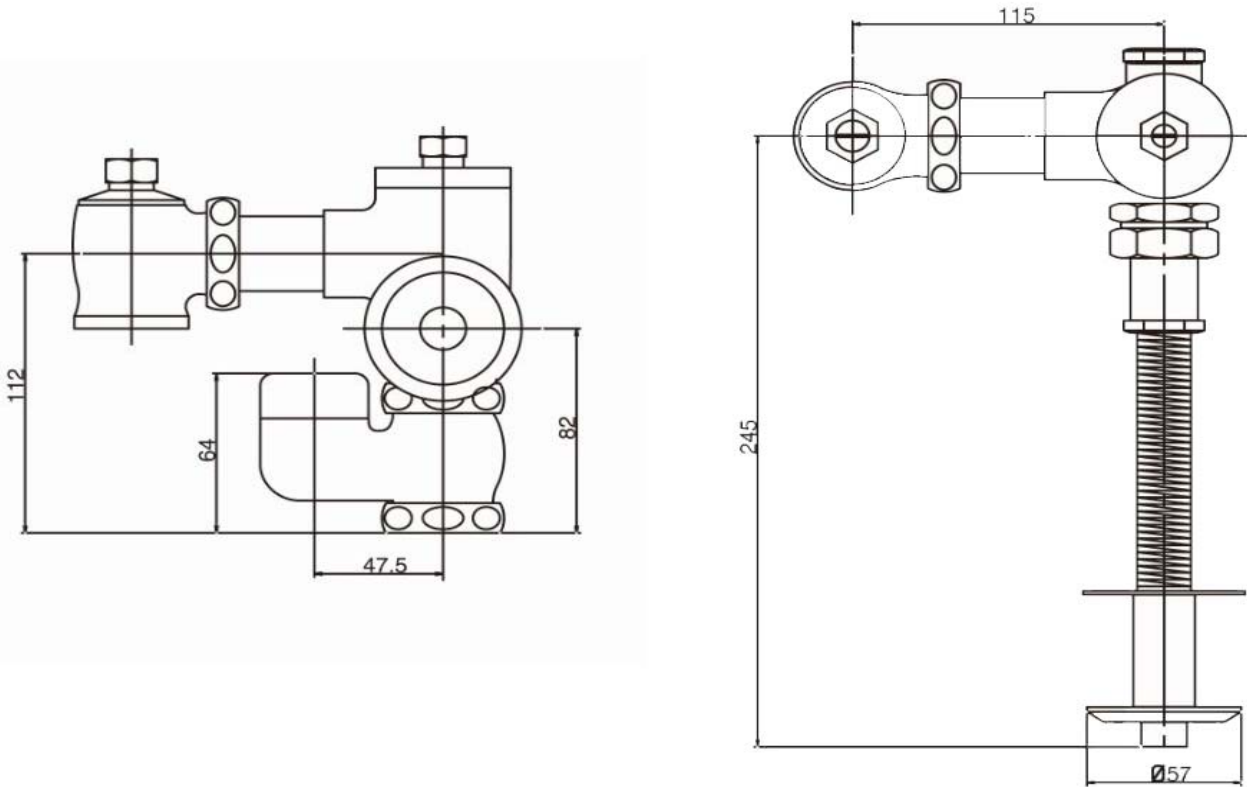

**CRIZTO**<sup>®</sup>*a beautiful bathroom speaks well of its owner,  
make yours speak for you!***SANITARY WARE SPECIFICATIONS & TECHNICAL DRAWINGS**

MODEL NO.

**CFV-WCC001-C**

SERIES

**FLUSH VALVE**

DESCRIPTION

CRIZTO WC FLUSH VALVE DUCT TYPE

DIMENSION

SCALE

DATE

01-12-2016

DRAWING NO.

CFV-WCC001-C-01