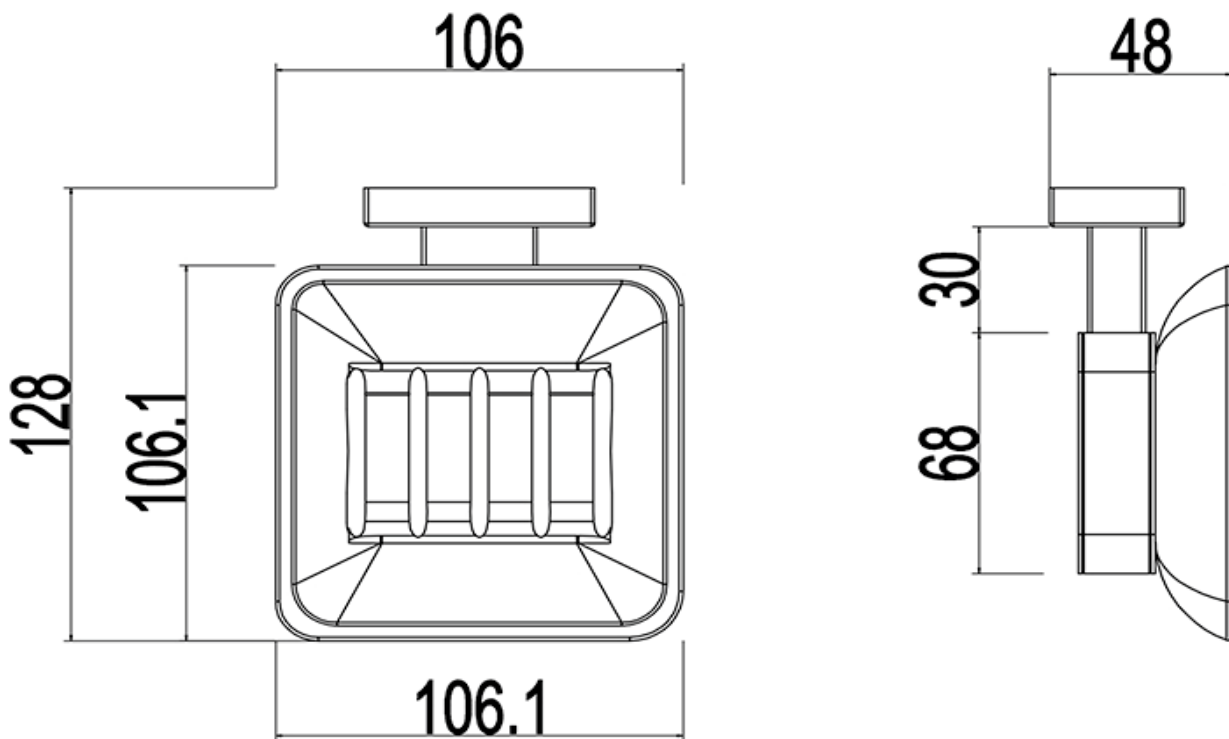

SANITARY WARE SPECIFICATIONS & TECHNICAL DRAWINGS

MODEL NO.	SERIES	
CIL-SDG-SS	IRISH	
DESCRIPTION		
CRIZTO IRISH GLASS SOAP DISH HOLDER		
DIMENSION		
SCALE	DATE	DRAWING NO.
0.43KG	01-12-2016	CIL-SDG-SS-01