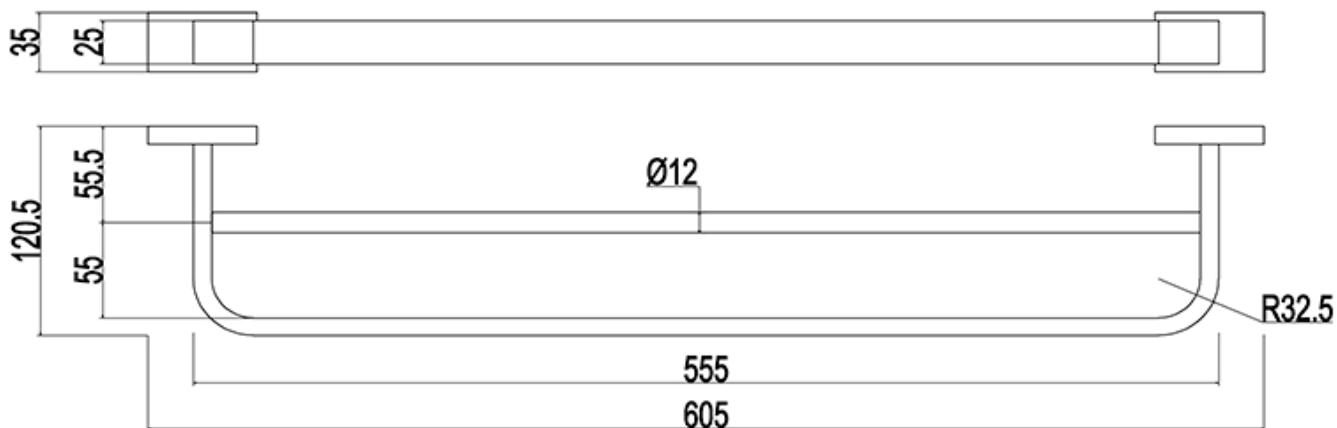

**CRIZTO**<sup>®</sup>  
*a beautiful bathroom speaks well of its owner,  
 make yours speak for you*

**SANITARY WARE SPECIFICATIONS & TECHNICAL DRAWINGS**

MODEL NO.	CIL-TBD-SS		SERIES	IRISH
DESCRIPTION	CRIZTO IRISH DOUBLE TOWEL BAR			
DIMENSION				
SCALE	0.56KG	DATE	01-12-2016	DRAWING NO.
				CIL-TBD-SS-01