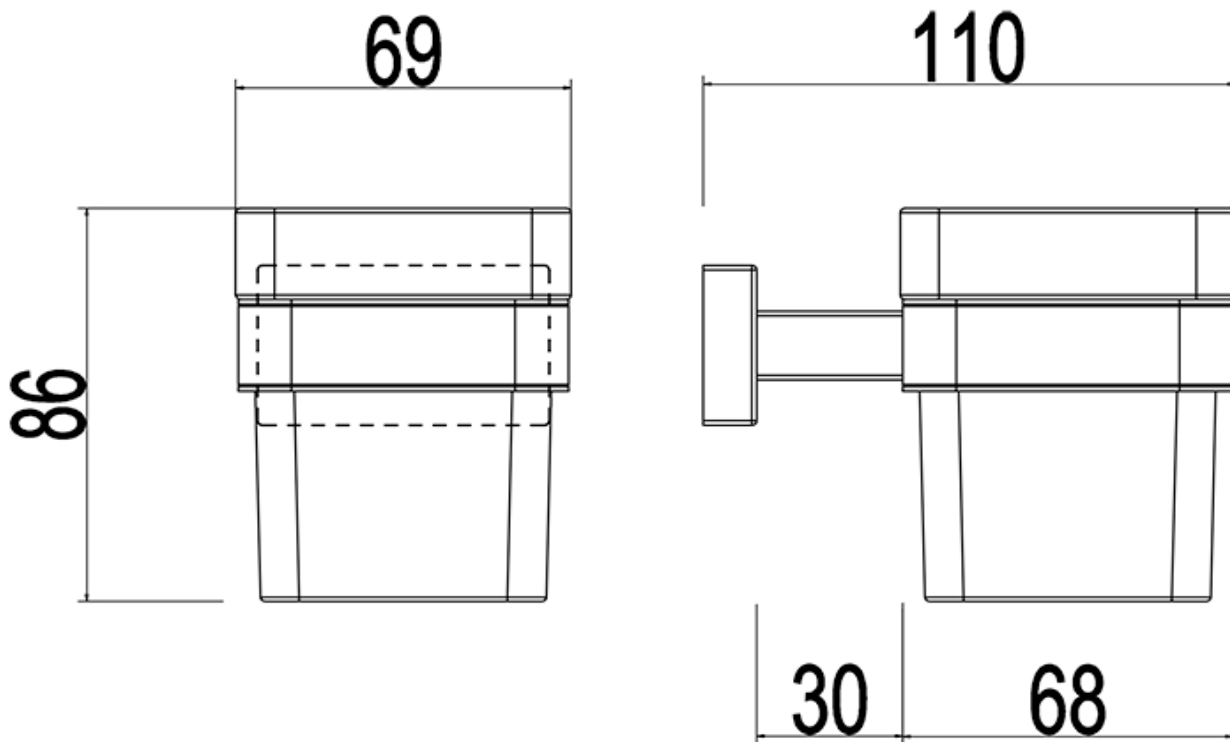

**CRIZTO***a beautiful bathroom speaks well of its owner,  
make yours speak for you***SANITARY WARE SPECIFICATIONS & TECHNICAL DRAWINGS**

MODEL NO.

**CIL-THS-SS**

SERIES

**IRISH**

DESCRIPTION

**CRIZTO IRISH TOOTH BRUSH HOLDER**

DIMENSION

SCALE

**0.43KG**

DATE

**01-12-2016**

DRAWING NO.

**CIL-THS-SS-01**