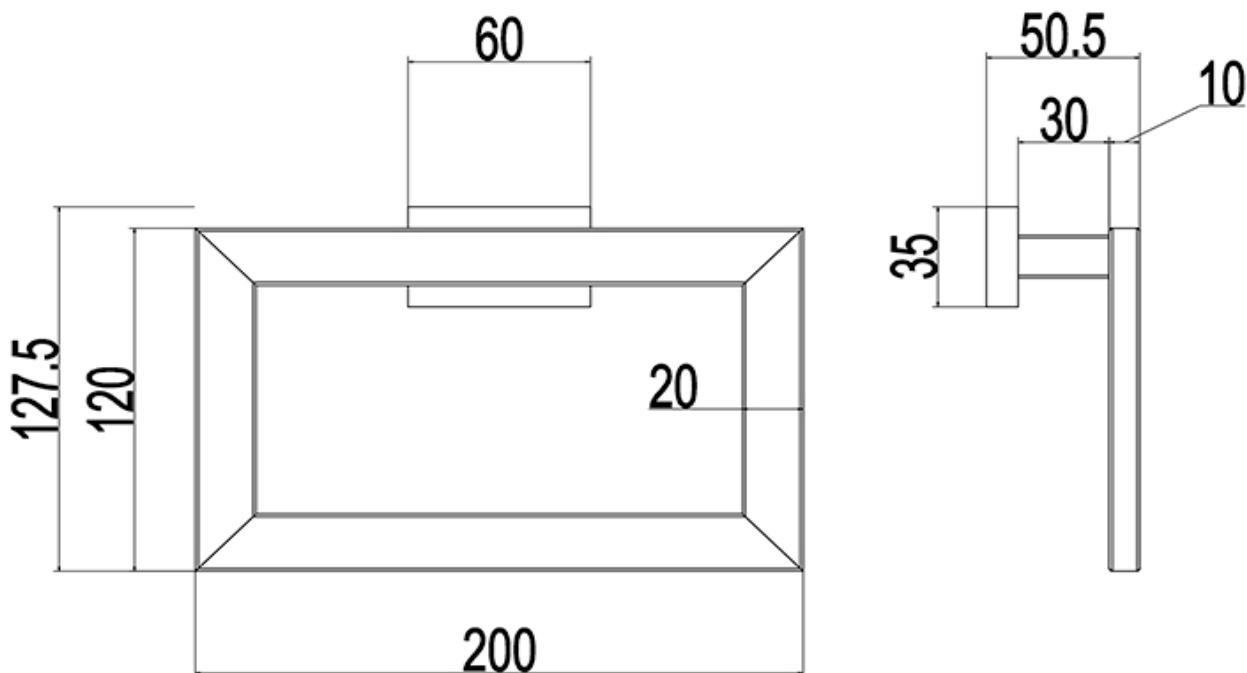

CRIZTO[®]*a beautiful bathroom speaks well of its owner,
make yours speak for you***SANITARY WARE SPECIFICATIONS & TECHNICAL DRAWINGS**

MODEL NO.

CIL-TRS-SS

SERIES

IRISH

DESCRIPTION

CRIZTO IRISH TOWEL RING

DIMENSION

SCALE

0.31KG

DATE

01-12-2016

DRAWING NO.

CIL-TRS-SS-01