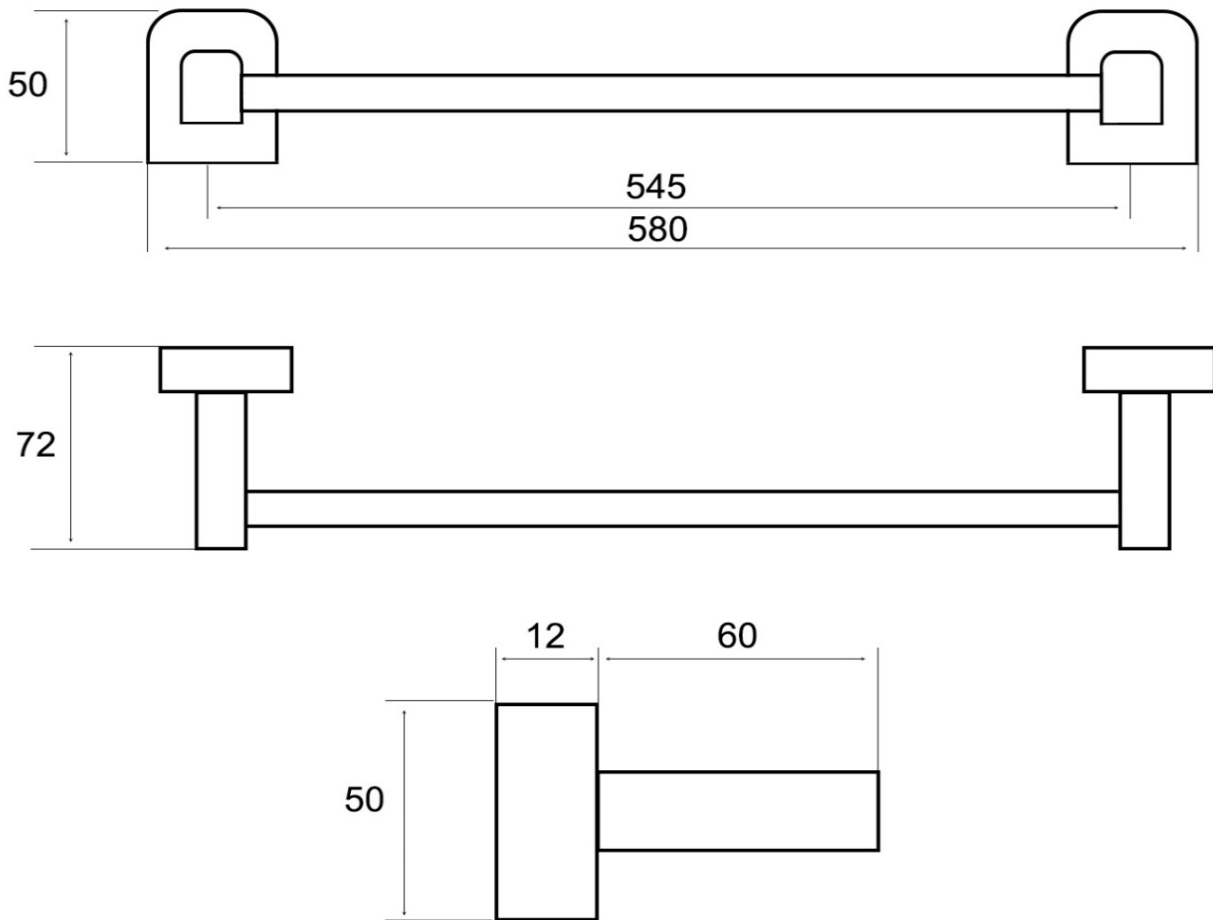

**CRIZTO**<sup>®</sup>*a beautiful bathroom speaks well of its owner,  
make yours speak for you***SANITARY WARE SPECIFICATIONS & TECHNICAL DRAWINGS**

MODEL NO.

**CJL-TBS-AMB**

SERIES

DESCRIPTION

**CRIZTO SINGLE TOWEL BAR**

DIMENSION

SCALE

DATE

DRAWING NO.

**CJL-TBS-AMB-01**