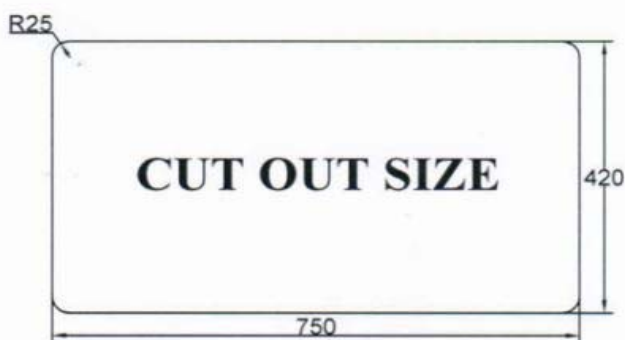

**SANITARY WARE SPECIFICATIONS & TECHNICAL DRAWINGS**

MODEL NO.	<b>CKS-1001S-SV</b>		SERIES	<b>KITCHEN SINK</b>	
DESCRIPTION	CRIZTO DOUBLE BOWL STAINLESS STEEL SINK				
DIMENSION	L780MM X W450MM X H205MM				
SCALE	DATE	DRAWING NO.			
	01-12-2016	CKS-1001S-SV-01			