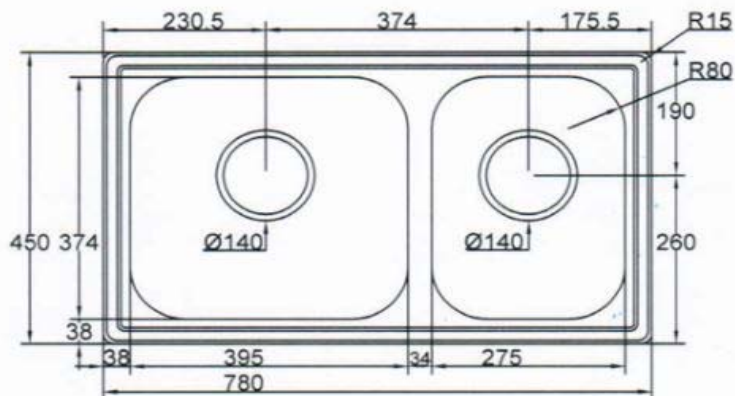

**SANITARY WARE SPECIFICATIONS & TECHNICAL DRAWINGS**

MODEL NO.	<b>CKS-1001S-SV</b>		SERIES	<b>KITCHEN SINK</b>	
DESCRIPTION	CRIZTO DOUBLE BOWL STAINLESS STEEL SINK				
DIMENSION	L780MM X W450MM X H205MM				
SCALE	DATE	DRAWING NO.			
	01-12-2016	CKS-1001S-SV-01			