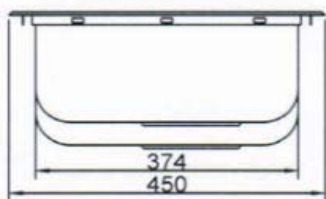

**SANITARY WARE SPECIFICATIONS & TECHNICAL DRAWINGS**

MODEL NO.	<b>CKS-1001S-SV</b>		SERIES	<b>KITCHEN SINK</b>	
DESCRIPTION	CRIZTO DOUBLE BOWL STAINLESS STEEL SINK				
DIMENSION	L780MM X W450MM X H205MM				
SCALE	DATE	DRAWING NO.			
	01-12-2016	CKS-1001S-SV-01			