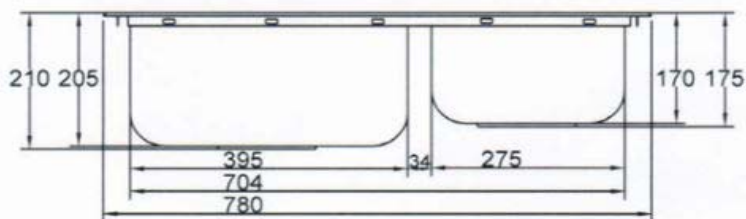

**SANITARY WARE SPECIFICATIONS & TECHNICAL DRAWINGS**

MODEL NO.	<b>CKS-1001S-SV</b>		SERIES	<b>KITCHEN SINK</b>	
DESCRIPTION	CRIZTO DOUBLE BOWL STAINLESS STEEL SINK				
DIMENSION	L780MM X W450MM X H205MM				
SCALE	DATE	DRAWING NO.			
	01-12-2016	CKS-1001S-SV-01			