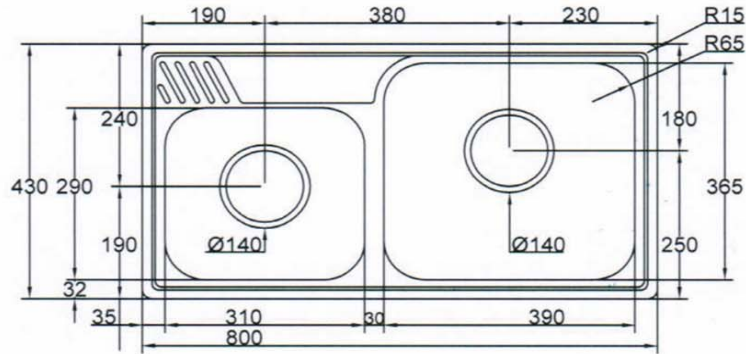

**CRIZTO**<sup>®</sup>

*a beautiful bathroom speaks well of its owner,  
 make yours speak for you!*

**SANITARY WARE SPECIFICATIONS & TECHNICAL DRAWINGS**

MODEL NO.

**CKS-1003S-SV**

SERIES

**KITCHEN SINK**

DESCRIPTION

**CRIZTO DOUBLE BOWL STAINLESS STEEL SINK**

DIMENSION

**L800MM X W430MM X H200MM**

SCALE

DATE

01-12-2016

DRAWING NO.

**CKS-1003S-SV-01**