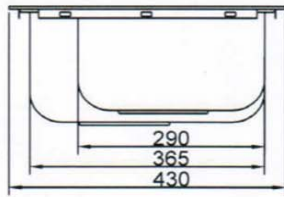

CRIZTO SINGAPORE PTE LTD

10 Tampines North Drive 4 #04-08/09/10/11
JTC Space @ Tampines North Singapore 528553
T: +65 6287 5287 | F: +65 6287 9287 | E: sales@crizto.com
W: www.crizto.com | www.facebook.com/CriztoSingapore

CRIZTO®

*a beautiful bathroom speaks well of its owner,
make yours speak for you!*

SANITARY WARE SPECIFICATIONS & TECHNICAL DRAWINGS

MODEL NO.

CKS-1003S-SV

SERIES

KITCHEN SINK

DESCRIPTION

CRIZTO DOUBLE BOWL STAINLESS STEEL SINK

DIMENSION

L800MM X W430MM X H200MM

SCALE

DATE

01-12-2016

DRAWING NO.

CKS-1003S-SV-01