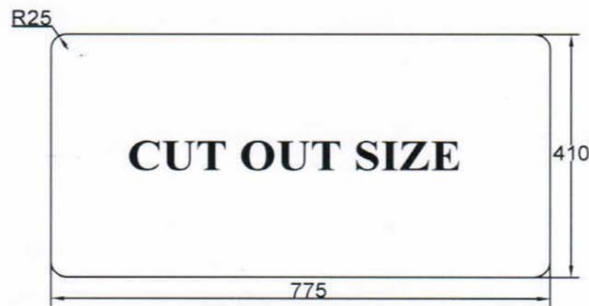

CRIZTO SINGAPORE PTE LTD

10 Tampines North Drive 4 #04-08/09/10/11
JTC Space @ Tampines North Singapore 528553
T: +65 6287 5287 | F: +65 6287 9287 | E: sales@crizto.com
W: www.crizto.com | www.facebook.com/CriztoSingapore

CRIZTO®

*a beautiful bathroom speaks well of its owner,
make yours speak for you!*

SANITARY WARE SPECIFICATIONS & TECHNICAL DRAWINGS

MODEL NO.

CKS-1003S-SV

SERIES

KITCHEN SINK

DESCRIPTION

CRIZTO DOUBLE BOWL STAINLESS STEEL SINK

DIMENSION

L800MM X W430MM X H200MM

SCALE

DATE

01-12-2016

DRAWING NO.

CKS-1003S-SV-01