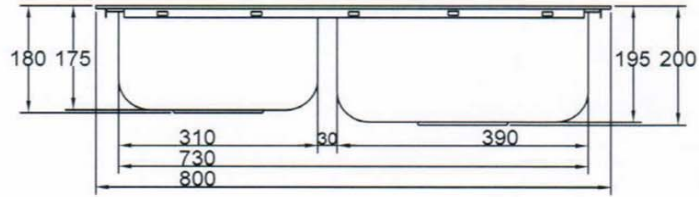

CRIZTO SINGAPORE PTE LTD

10 Tampines North Drive 4 #04-08/09/10/11
JTC Space @ Tampines North Singapore 528553
T: +65 6287 5287 | F: +65 6287 9287 | E: sales@crizto.com
W: www.crizto.com | www.facebook.com/CriztoSingapore

CRIZTO®

*a beautiful bathroom speaks well of its owner,
make yours speak for you!*

SANITARY WARE SPECIFICATIONS & TECHNICAL DRAWINGS

MODEL NO.

CKS-1003S-SV

SERIES

KITCHEN SINK

DESCRIPTION

CRIZTO DOUBLE BOWL STAINLESS STEEL SINK

DIMENSION

L800MM X W430MM X H200MM

SCALE

DATE

01-12-2016

DRAWING NO.

CKS-1003S-SV-01