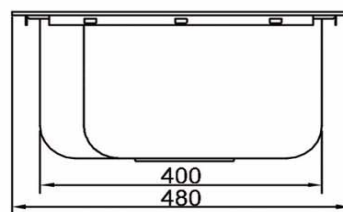

SANITARY WARE SPECIFICATIONS & TECHNICAL DRAWINGS

	MODEL NO.	CKS-1007S-SV	SERIES	KITCHEN SINK
	DESCRIPTION	CRIZTO SINGLE BOWL STAINLESS STEEL SINK		
	DIMENSION	L850MM X W480MM X H230MM		
	SCALE	DATE	DRAWING NO.	
		01-12-2016	CKS-1007S-SV-01	