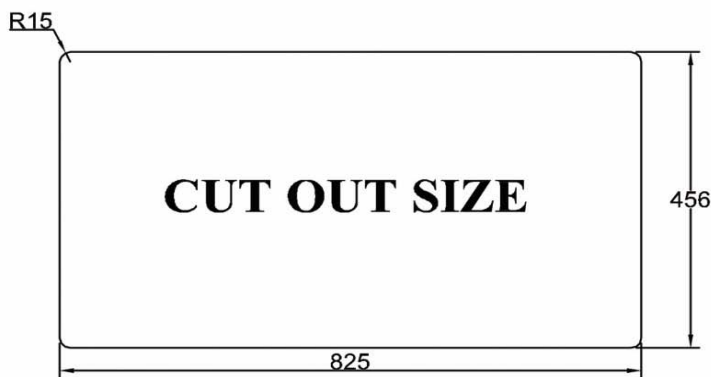

SANITARY WARE SPECIFICATIONS & TECHNICAL DRAWINGS

	MODEL NO.	CKS-1007S-SV	SERIES	KITCHEN SINK
	DESCRIPTION	CRIZTO SINGLE BOWL STAINLESS STEEL SINK		
	DIMENSION	L850MM X W480MM X H230MM		
	SCALE	DATE	DRAWING NO.	
		01-12-2016	CKS-1007S-SV-01	