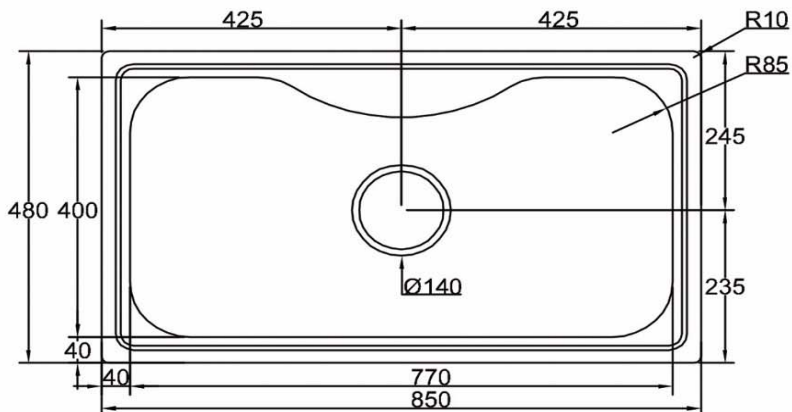

SANITARY WARE SPECIFICATIONS & TECHNICAL DRAWINGS

	MODEL NO.	CKS-1007S-SV	SERIES	KITCHEN SINK
	DESCRIPTION	CRIZTO SINGLE BOWL STAINLESS STEEL SINK		
	DIMENSION	L850MM X W480MM X H230MM		
	SCALE	DATE	DRAWING NO.	
		01-12-2016	CKS-1007S-SV-01	