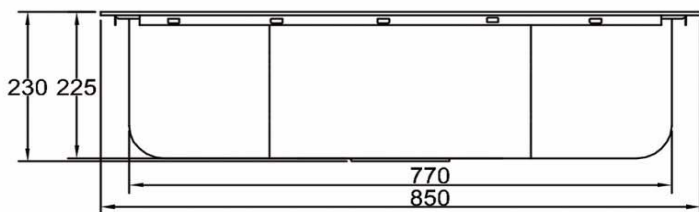

SANITARY WARE SPECIFICATIONS & TECHNICAL DRAWINGS

	MODEL NO.	CKS-1007S-SV	SERIES	KITCHEN SINK
	DESCRIPTION	CRIZTO SINGLE BOWL STAINLESS STEEL SINK		
	DIMENSION	L850MM X W480MM X H230MM		
	SCALE	DATE	DRAWING NO.	
		01-12-2016	CKS-1007S-SV-01	