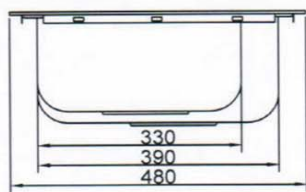

SANITARY WARE SPECIFICATIONS & TECHNICAL DRAWINGS

MODEL NO.	CKS-1011S-SV		SERIES	KITCHEN SINK	
DESCRIPTION	CRIZTO DOUBLE BOWL STAINLESS STEEL SINK				
DIMENSION	L850MM X W480MM X H200MM				
SCALE	DATE	DRAWING NO.			
	01-12-2016	CKS-1011S-SV-01			