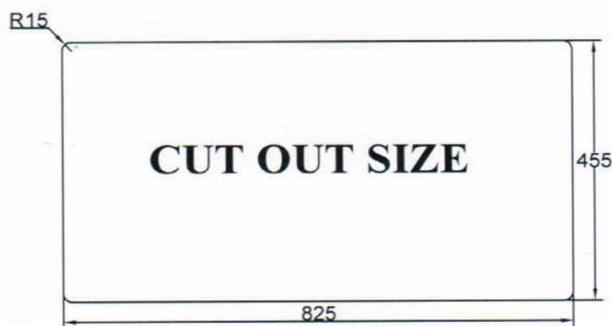

SANITARY WARE SPECIFICATIONS & TECHNICAL DRAWINGS

MODEL NO.	CKS-1011S-SV		SERIES	KITCHEN SINK	
DESCRIPTION	CRIZTO DOUBLE BOWL STAINLESS STEEL SINK				
DIMENSION	L850MM X W480MM X H200MM				
SCALE	DATE	DRAWING NO.			
	01-12-2016	CKS-1011S-SV-01			