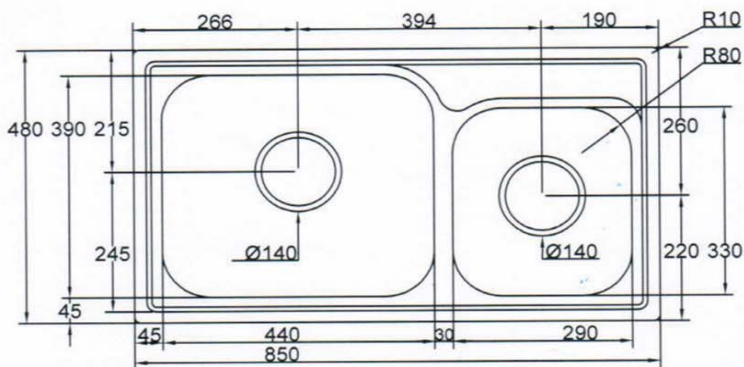

SANITARY WARE SPECIFICATIONS & TECHNICAL DRAWINGS

MODEL NO.	CKS-1011S-SV		SERIES	KITCHEN SINK	
DESCRIPTION	CRIZTO DOUBLE BOWL STAINLESS STEEL SINK				
DIMENSION	L850MM X W480MM X H200MM				
SCALE	DATE	DRAWING NO.			
	01-12-2016	CKS-1011S-SV-01			