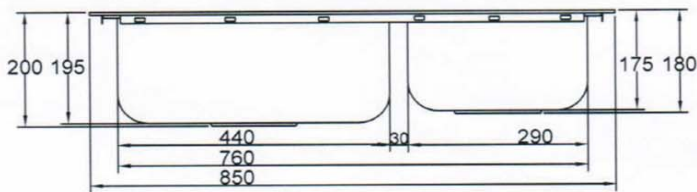

SANITARY WARE SPECIFICATIONS & TECHNICAL DRAWINGS

MODEL NO.	CKS-1011S-SV		SERIES	KITCHEN SINK	
DESCRIPTION	CRIZTO DOUBLE BOWL STAINLESS STEEL SINK				
DIMENSION	L850MM X W480MM X H200MM				
SCALE	DATE	DRAWING NO.			
	01-12-2016	CKS-1011S-SV-01			