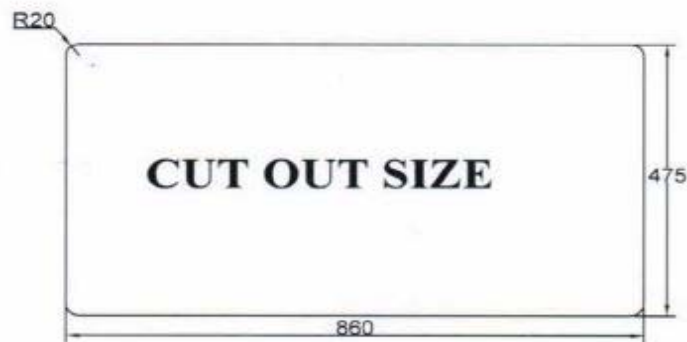

CRIZTO SINGAPORE PTE LTD

10 Tampines North Drive 4 #04-08/09/10/11
JTC Space @ Tampines North Singapore 528553
T: +65 6287 5287 | F: +65 6287 9287 | E: sales@crizto.com
W: www.crizto.com | www.facebook.com/CriztoSingapore

CRIZTO®

*a beautiful bathroom speaks well of its owner,
make yours speak for you!*

SANITARY WARE SPECIFICATIONS & TECHNICAL DRAWINGS

MODEL NO.

CKS-1013S-SV

SERIES

KITCHEN SINK

DESCRIPTION

CRIZTO DOUBLE BOWL STAINLESS STEEL SINK

DIMENSION

L900MM X W510MM X H205MM

SCALE

DATE

01-12-2016

DRAWING NO.

CKS-1013S-SV-01