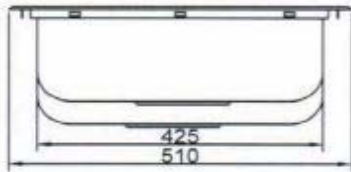

CRIZTO SINGAPORE PTE LTD

10 Tampines North Drive 4 #04-08/09/10/11
JTC Space @ Tampines North Singapore 528553
T: +65 6287 5287 | F: +65 6287 9287 | E: sales@crizto.com
W: www.crizto.com | www.facebook.com/CriztoSingapore

CRIZTO®

*a beautiful bathroom speaks well of its owner,
make yours speak for you!*

SANITARY WARE SPECIFICATIONS & TECHNICAL DRAWINGS

MODEL NO.

CKS-1013S-SV

SERIES

KITCHEN SINK

DESCRIPTION

CRIZTO DOUBLE BOWL STAINLESS STEEL SINK

DIMENSION

L900MM X W510MM X H205MM

SCALE

DATE

01-12-2016

DRAWING NO.

CKS-1013S-SV-01