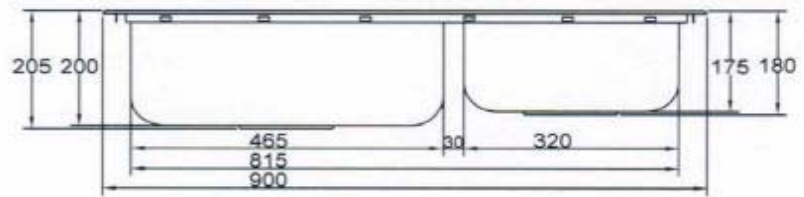

CRIZTO[®]

*a beautiful bathroom speaks well of its owner,
 make yours speak for you!*

SANITARY WARE SPECIFICATIONS & TECHNICAL DRAWINGS

MODEL NO.

CKS-1013S-SV

SERIES

KITCHEN SINK

DESCRIPTION

CRIZTO DOUBLE BOWL STAINLESS STEEL SINK

DIMENSION

L900MM X W510MM X H205MM

SCALE

DATE

01-12-2016

DRAWING NO.

CKS-1013S-SV-01