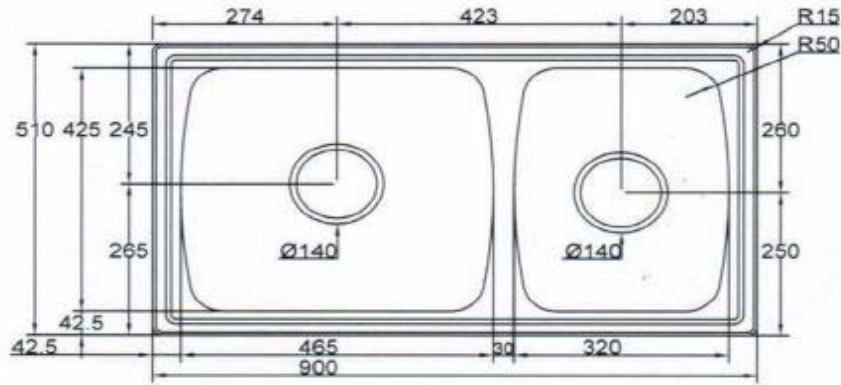

CRIZTO[®]

*a beautiful bathroom speaks well of its owner,
 make yours speak for you!*

SANITARY WARE SPECIFICATIONS & TECHNICAL DRAWINGS

MODEL NO.

CKS-1013S-SV

SERIES

KITCHEN SINK

DESCRIPTION

CRIZTO DOUBLE BOWL STAINLESS STEEL SINK

DIMENSION

L900MM X W510MM X H205MM

SCALE

DATE

01-12-2016

DRAWING NO.

CKS-1013S-SV-01