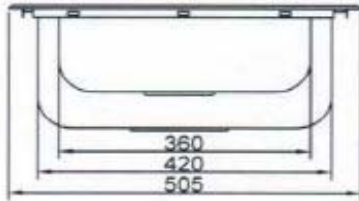

CRIZTO SINGAPORE PTE LTD

10 Tampines North Drive 4 #04-08/09/10/11
JTC Space @ Tampines North Singapore 528553
T: +65 6287 5287 | F: +65 6287 9287 | E: sales@crizto.com
W: www.crizto.com | www.facebook.com/CriztoSingapore

CRIZTO®

*a beautiful bathroom speaks well of its owner,
make yours speak for you!*

SANITARY WARE SPECIFICATIONS & TECHNICAL DRAWINGS

MODEL NO.

CKS-1016S-SV

SERIES

KITCHEN SINK

DESCRIPTION

CRIZTO DOUBLE BOWL STAINLESS STEEL SINK

DIMENSION

L675MM X W505MM X H210MM

SCALE

DATE

01-12-2016

DRAWING NO.

CKS-1016S-SV-01