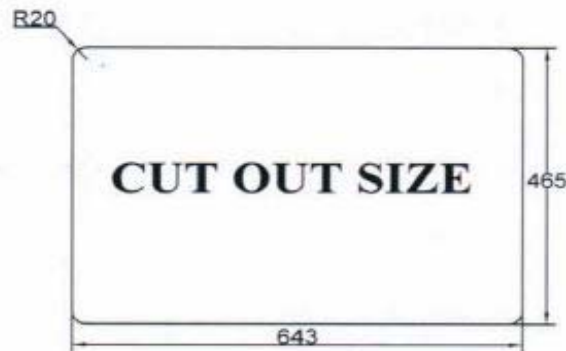

CRIZTO SINGAPORE PTE LTD

10 Tampines North Drive 4 #04-08/09/10/11
JTC Space @ Tampines North Singapore 528553
T: +65 6287 5287 | F: +65 6287 9287 | E: sales@crizto.com
W: www.crizto.com | www.facebook.com/CriztoSingapore

CRIZTO®

*a beautiful bathroom speaks well of its owner,
make yours speak for you!*

SANITARY WARE SPECIFICATIONS & TECHNICAL DRAWINGS

MODEL NO.

CKS-1016S-SV

SERIES

KITCHEN SINK

DESCRIPTION

CRIZTO DOUBLE BOWL STAINLESS STEEL SINK

DIMENSION

L675MM X W505MM X H210MM

SCALE

DATE

01-12-2016

DRAWING NO.

CKS-1016S-SV-01