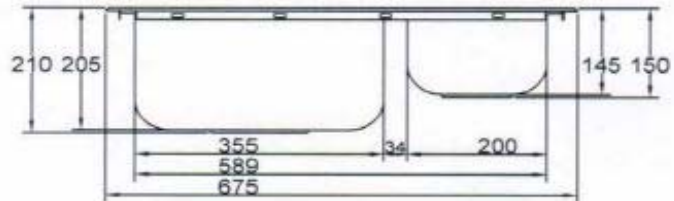

CRIZTO SINGAPORE PTE LTD

10 Tampines North Drive 4 #04-08/09/10/11
JTC Space @ Tampines North Singapore 528553
T: +65 6287 5287 | F: +65 6287 9287 | E: sales@crizto.com
W: www.crizto.com | www.facebook.com/CriztoSingapore

CRIZTO®

*a beautiful bathroom speaks well of its owner,
make yours speak for you!*

SANITARY WARE SPECIFICATIONS & TECHNICAL DRAWINGS

MODEL NO.

CKS-1016S-SV

SERIES

KITCHEN SINK

DESCRIPTION

CRIZTO DOUBLE BOWL STAINLESS STEEL SINK

DIMENSION

L675MM X W505MM X H210MM

SCALE

DATE

01-12-2016

DRAWING NO.

CKS-1016S-SV-01