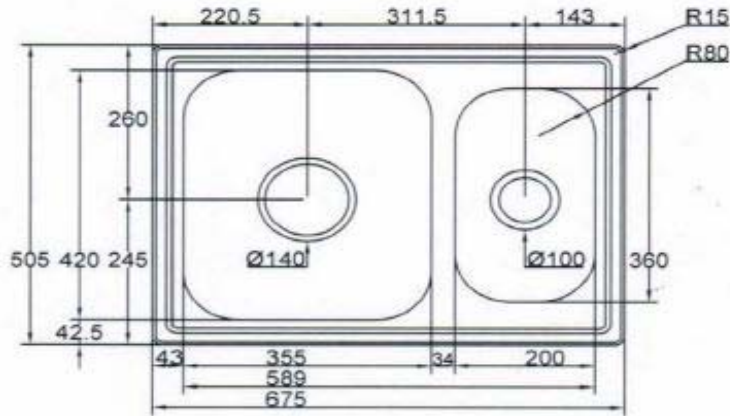

CRIZTO®

*a beautiful bathroom speaks well of its owner,
 make yours speak for you!*

SANITARY WARE SPECIFICATIONS & TECHNICAL DRAWINGS

MODEL NO.

CKS-1016S-SV

SERIES

KITCHEN SINK

DESCRIPTION

CRIZTO DOUBLE BOWL STAINLESS STEEL SINK

DIMENSION

L675MM X W505MM X H210MM

SCALE

DATE

01-12-2016

DRAWING NO.

CKS-1016S-SV-01