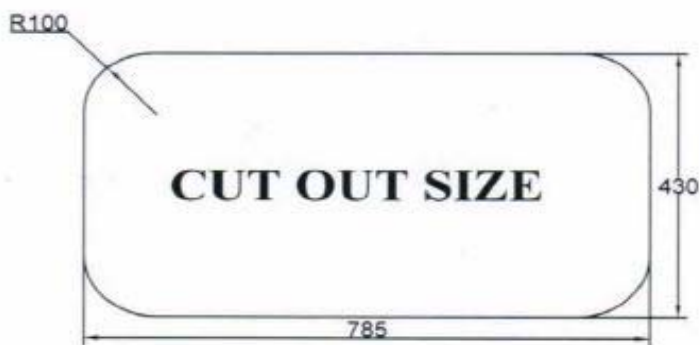

**SANITARY WARE SPECIFICATIONS & TECHNICAL DRAWINGS**

MODEL NO.	<b>CKS-1024S-SV</b>		SERIES	<b>KITCHEN SINK</b>	
DESCRIPTION	CRIZTO DOUBLE BOWL STAINLESS STEEL SINK - UNDERMOUNT				
DIMENSION	L820MM X W460MM X H210MM				
SCALE	DATE	DRAWING NO.			
	01-12-2016	CKS-1024S-SV-01			