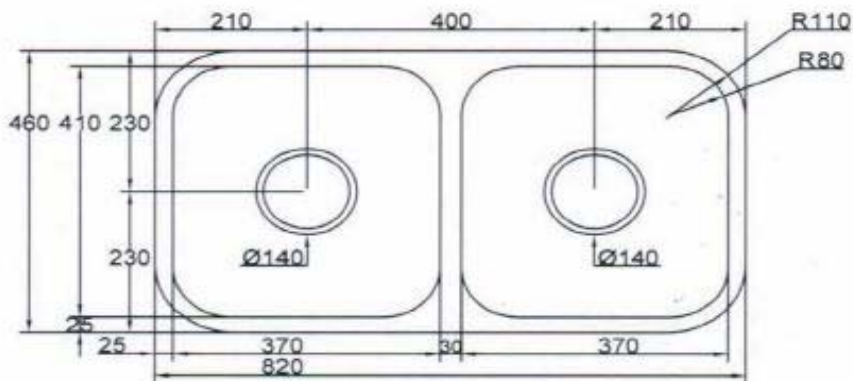

**SANITARY WARE SPECIFICATIONS & TECHNICAL DRAWINGS**

MODEL NO.	<b>CKS-1024S-SV</b>		SERIES	<b>KITCHEN SINK</b>	
DESCRIPTION	CRIZTO DOUBLE BOWL STAINLESS STEEL SINK - UNDERMOUNT				
DIMENSION	L820MM X W460MM X H210MM				
SCALE	DATE	DRAWING NO.			
	01-12-2016	CKS-1024S-SV-01			