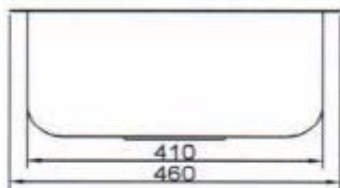

**SANITARY WARE SPECIFICATIONS & TECHNICAL DRAWINGS**

MODEL NO.	<b>CKS-1024S-SV</b>		SERIES	<b>KITCHEN SINK</b>	
DESCRIPTION	CRIZTO DOUBLE BOWL STAINLESS STEEL SINK - UNDERMOUNT				
DIMENSION	L820MM X W460MM X H210MM				
SCALE	DATE	DRAWING NO.			
	01-12-2016	CKS-1024S-SV-01			