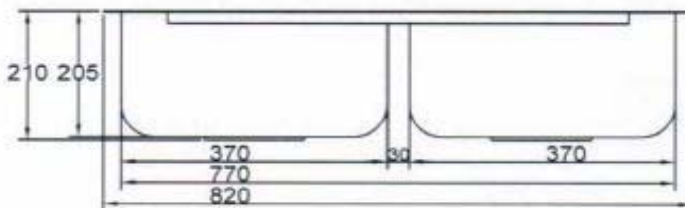

**SANITARY WARE SPECIFICATIONS & TECHNICAL DRAWINGS**

MODEL NO.	<b>CKS-1024S-SV</b>		SERIES	<b>KITCHEN SINK</b>	
DESCRIPTION	CRIZTO DOUBLE BOWL STAINLESS STEEL SINK - UNDERMOUNT				
DIMENSION	L820MM X W460MM X H210MM				
SCALE	DATE	DRAWING NO.			
	01-12-2016	CKS-1024S-SV-01			