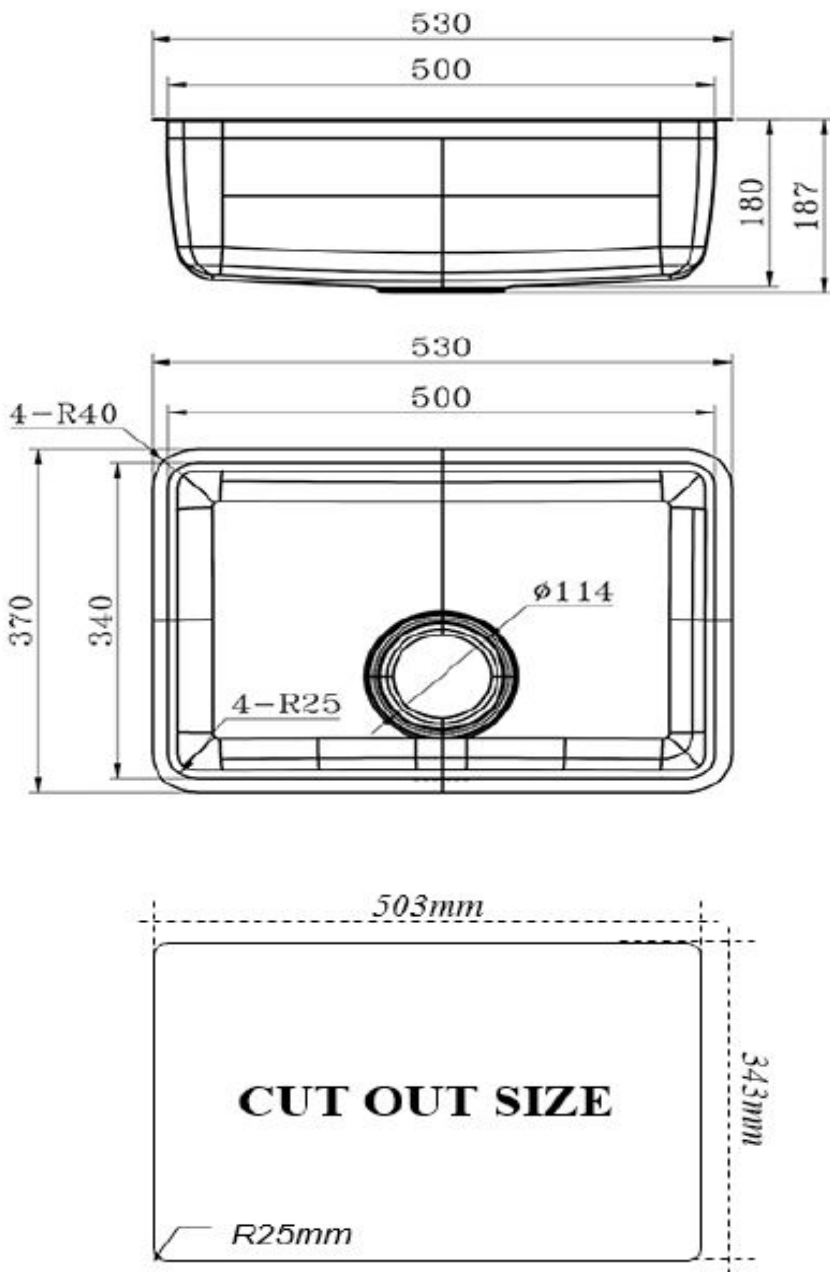

**SANITARY WARE SPECIFICATIONS & TECHNICAL DRAWINGS**

MODEL NO.	CKS-2002S-HL		SERIES	KITCHEN SINK	
DESCRIPTION	CRIZTO SINGLE BOWL STAINLESS SINK				
DIMENSION	L530MM X W370MM X H180MM				
SCALE	DATE	DRAWING NO.			
	01-12-2016	CKS-2002S-HL-01			