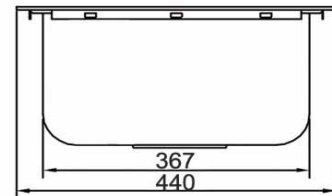

CRIZTO[®]
*a beautiful bathroom speaks well of its owner,
 make yours speak for you!*

SANITARY WARE SPECIFICATIONS & TECHNICAL DRAWINGS

MODEL NO. CKS-2006S-ST	SERIES KITCHEN SINK
DESCRIPTION CRIZTO SINGLE BOWL STAINLESS STEEL SINK	
DIMENSION L600MM X W440MM X H200MM	
SCALE	DATE 01-08-2019
	DRAWING NO. CKS-2006S-ST-01