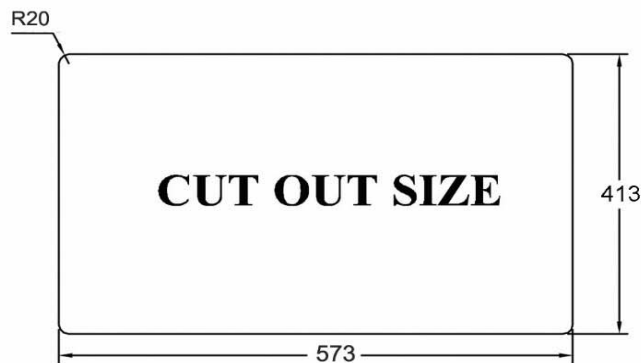

CRIZTO[®]
*a beautiful bathroom speaks well of its owner,
 make yours speak for you!*

SANITARY WARE SPECIFICATIONS & TECHNICAL DRAWINGS

MODEL NO. CKS-2006S-ST	SERIES KITCHEN SINK
DESCRIPTION CRIZTO SINGLE BOWL STAINLESS STEEL SINK	
DIMENSION L600MM X W440MM X H200MM	
SCALE	DATE 01-08-2019
	DRAWING NO. CKS-2006S-ST-01