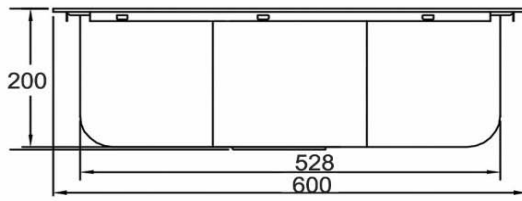

CRIZTO[®]
*a beautiful bathroom speaks well of its owner,
 make yours speak for you!*

SANITARY WARE SPECIFICATIONS & TECHNICAL DRAWINGS

MODEL NO. CKS-2006S-ST	SERIES KITCHEN SINK
DESCRIPTION CRIZTO SINGLE BOWL STAINLESS STEEL SINK	
DIMENSION L600MM X W440MM X H200MM	
SCALE	DATE 01-08-2019
	DRAWING NO. CKS-2006S-ST-01