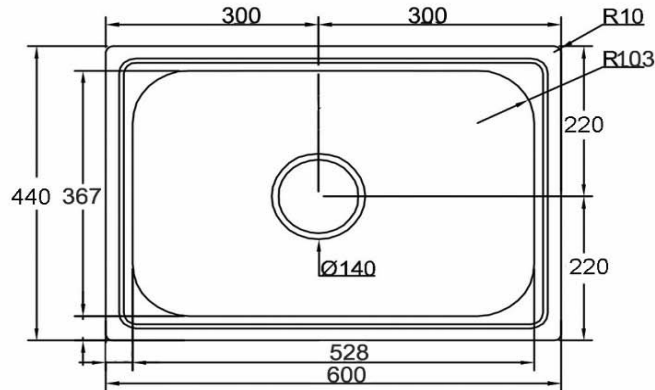

CRIZTO[®]
*a beautiful bathroom speaks well of its owner,
 make yours speak for you!*

SANITARY WARE SPECIFICATIONS & TECHNICAL DRAWINGS

MODEL NO. CKS-2006S-ST	SERIES KITCHEN SINK
DESCRIPTION CRIZTO SINGLE BOWL STAINLESS STEEL SINK	
DIMENSION L600MM X W440MM X H200MM	
SCALE	DATE 01-08-2019
	DRAWING NO. CKS-2006S-ST-01