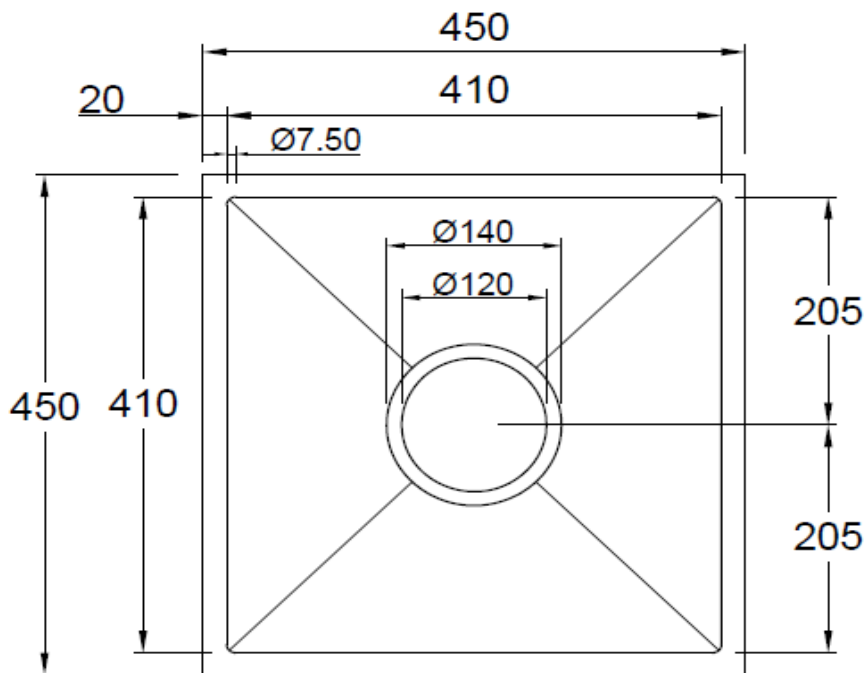

CRIZTO[®]
*a beautiful bathroom speaks well of its owner,
 make yours speak for you!*

SANITARY WARE SPECIFICATIONS & TECHNICAL DRAWINGS

MODEL NO.	CKS-3002S-ST		SERIES	KITCHEN SINK	
DESCRIPTION	CRIZTO SQUARE SINGLE BOWL SINK				
DIMENSION	L450MM X W450MM X H220MM				
SCALE	DATE	DRAWING NO.			
	17-07-2018	CKS-3002S-ST-01			