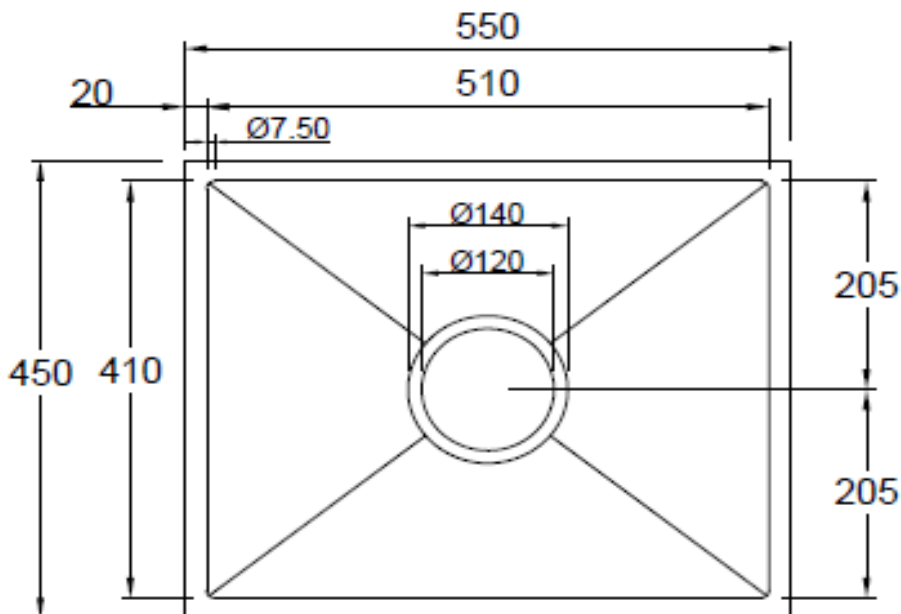

SANITARY WARE SPECIFICATIONS & TECHNICAL DRAWINGS

MODEL NO.	CKS-3003S-ST		SERIES	KITCHEN SINK	
DESCRIPTION	CRIZTO RECTANGULAR SINGLE BOWL SINK				
DIMENSION	L550MM X W450MM X H220MM				
SCALE	DATE	DRAWING NO.			
	17-07-2018	CKS-3003S-ST-01			