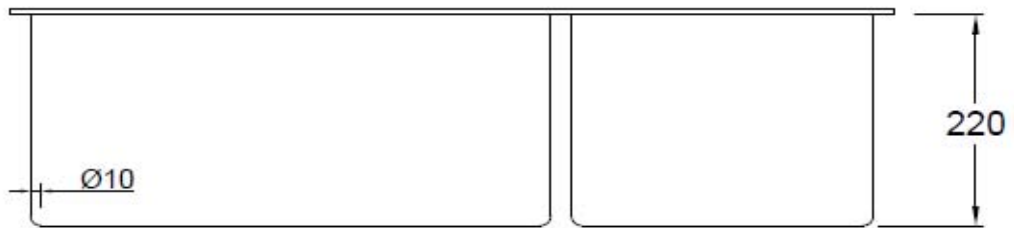

SANITARY WARE SPECIFICATIONS & TECHNICAL DRAWINGS

MODEL NO.	CKS-3005S-ST		SERIES	KITCHEN SINK	
DESCRIPTION	CRIZTO RECTANGULAR DOUBLE BOWL SINK				
DIMENSION	L800MM X W450MM X H220MM				
SCALE	DATE	DRAWING NO.			
	17-07-2018	CKS-3005S-ST-01			