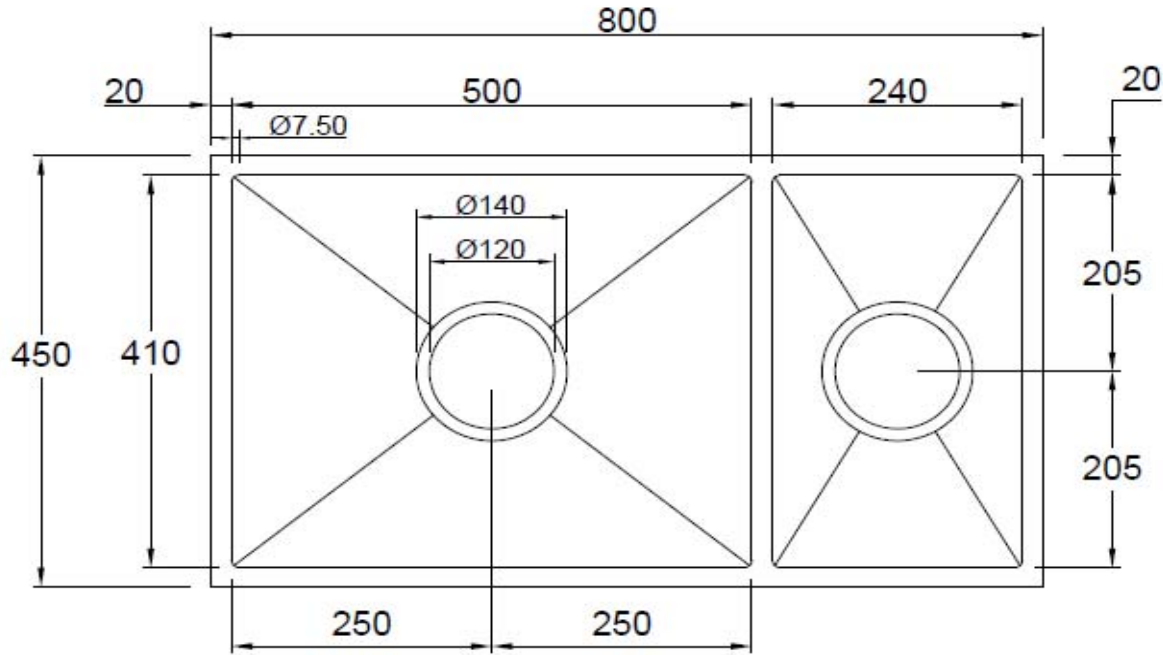

SANITARY WARE SPECIFICATIONS & TECHNICAL DRAWINGS

MODEL NO.	CKS-3005S-ST		SERIES	KITCHEN SINK	
DESCRIPTION	CRIZTO RECTANGULAR DOUBLE BOWL SINK				
DIMENSION	L800MM X W450MM X H220MM				
SCALE	DATE	DRAWING NO.			
	17-07-2018	CKS-3005S-ST-01			