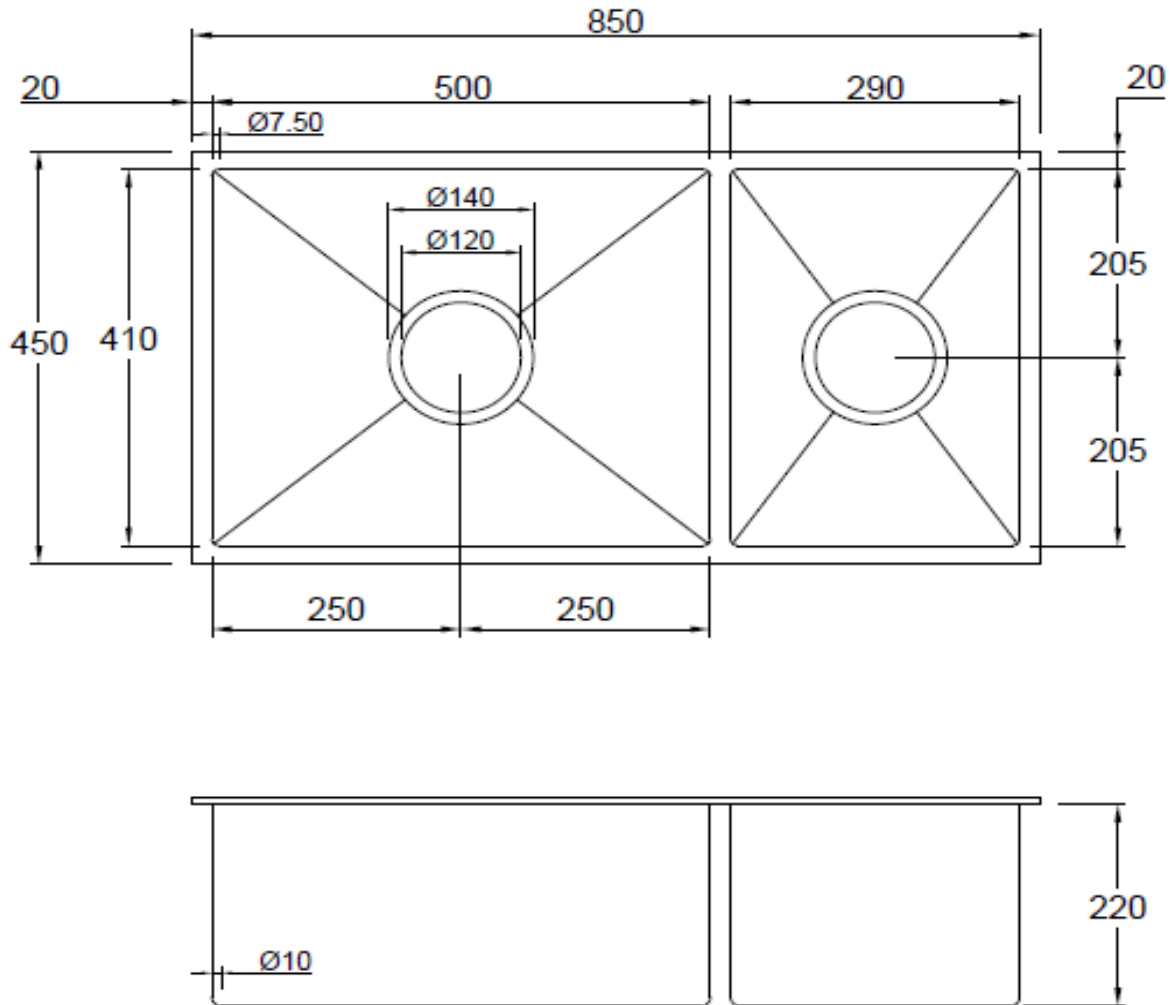

SANITARY WARE SPECIFICATIONS & TECHNICAL DRAWINGS

	MODEL NO.	SERIES	
	CKS-3006S-ST	KITCHEN SINK	
	DESCRIPTION	CRIZTO RECTANGULAR DOUBLE BOWL SINK	
	DIMENSION	L850MM X W450MM X H220MM	
	SCALE	DATE	DRAWING NO.
	17-07-2018	CKS-3006S-ST-01	