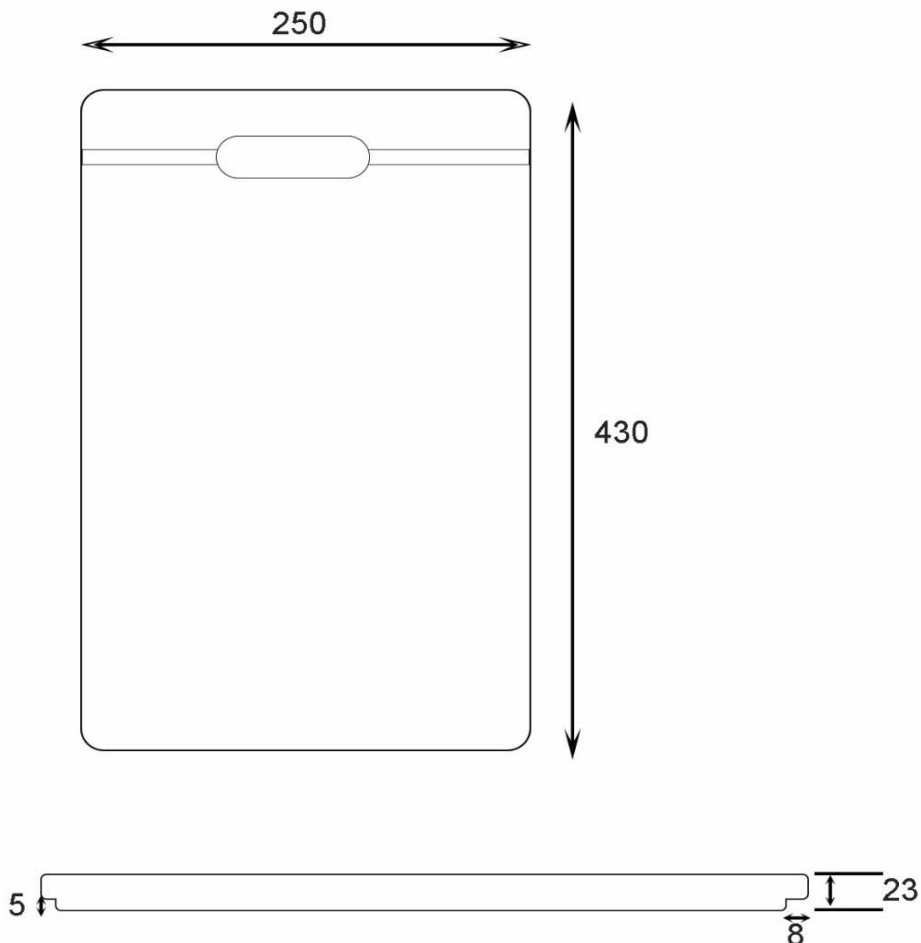

CRIZTO*a beautiful bathroom speaks well of its owner,
make yours speak for you***SANITARY WARE SPECIFICATIONS & TECHNICAL DRAWINGS**

MODEL NO.

CKS-BCB-C4

SERIES

CUTTING BOARD

DESCRIPTION

CRIZTO SAPELE CUTTING BOARD

DIMENSION

SCALE

DATE

01-10-2020

DRAWING NO.

CKS-BCB-C4-01