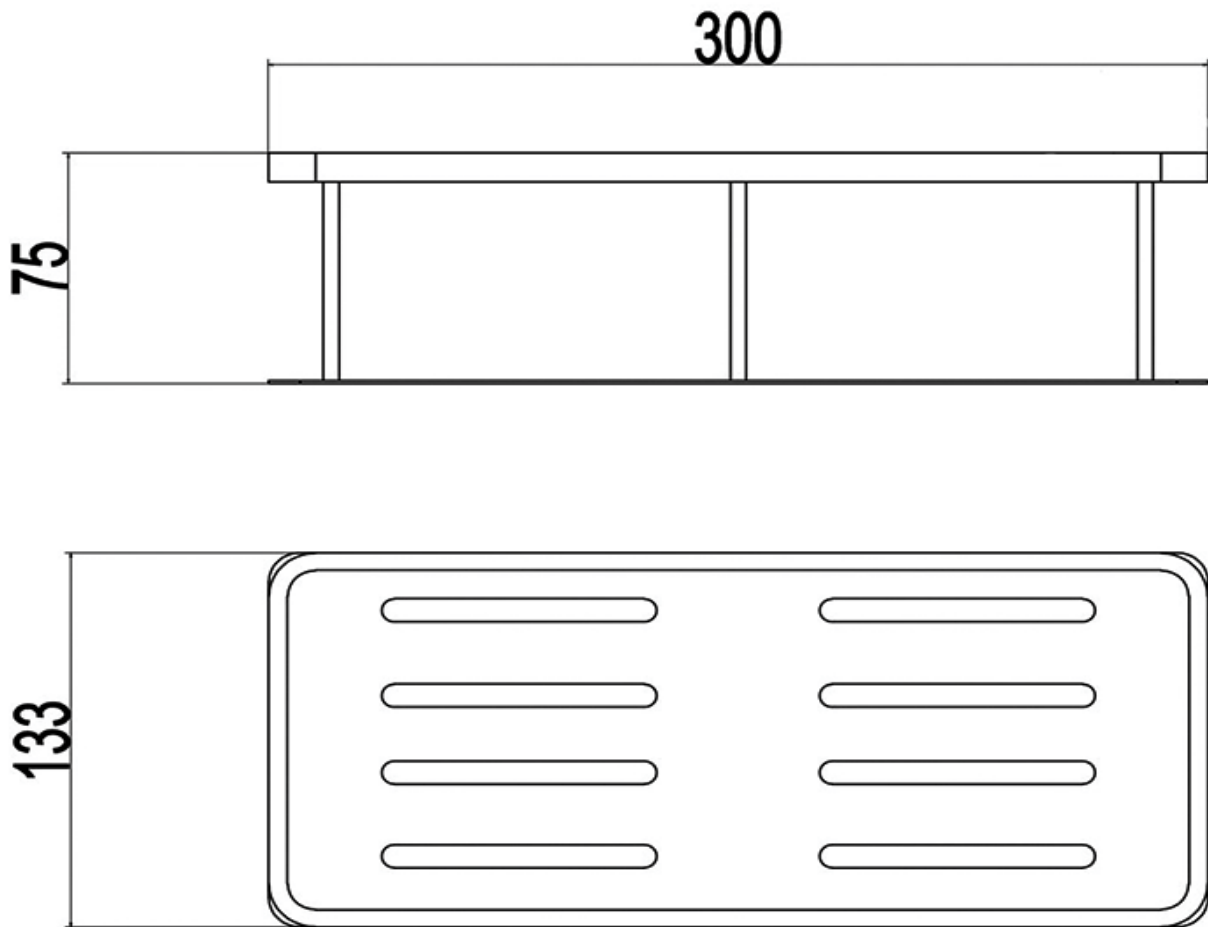

**SANITARY WARE SPECIFICATIONS & TECHNICAL DRAWINGS**

MODEL NO.	CM-202-12-1	SERIES	S.S SHELF SERIES
CRIZTO STAINLESS STEEL SINGLE LAYER SHELF			
DIMENSION			
SCALE	DATE	DRAWING NO.	
	01-12-2016	CM-202-12-1-01	