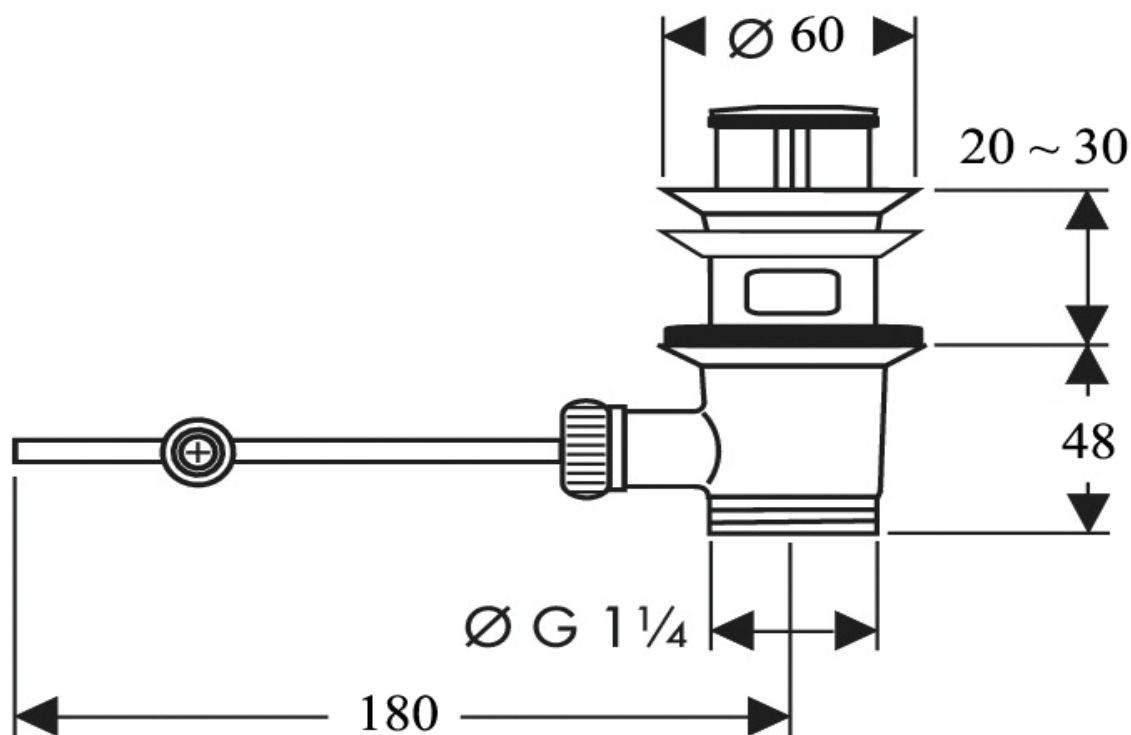

**CRIZTO**<sup>®</sup>  
*a beautiful bathroom speaks well of its owner,  
 make yours speak for you!*

**SANITARY WARE SPECIFICATIONS & TECHNICAL DRAWINGS**

MODEL NO.	CM-B01-C	SERIES	WASTE
DESCRIPTION	CRIZTO PULL UP WASTE WITH OVERFLOW HOLE		
DIMENSION			
SCALE	DATE	DRAWING NO.	
	01-12-2016	CM-B01-C-C-01	