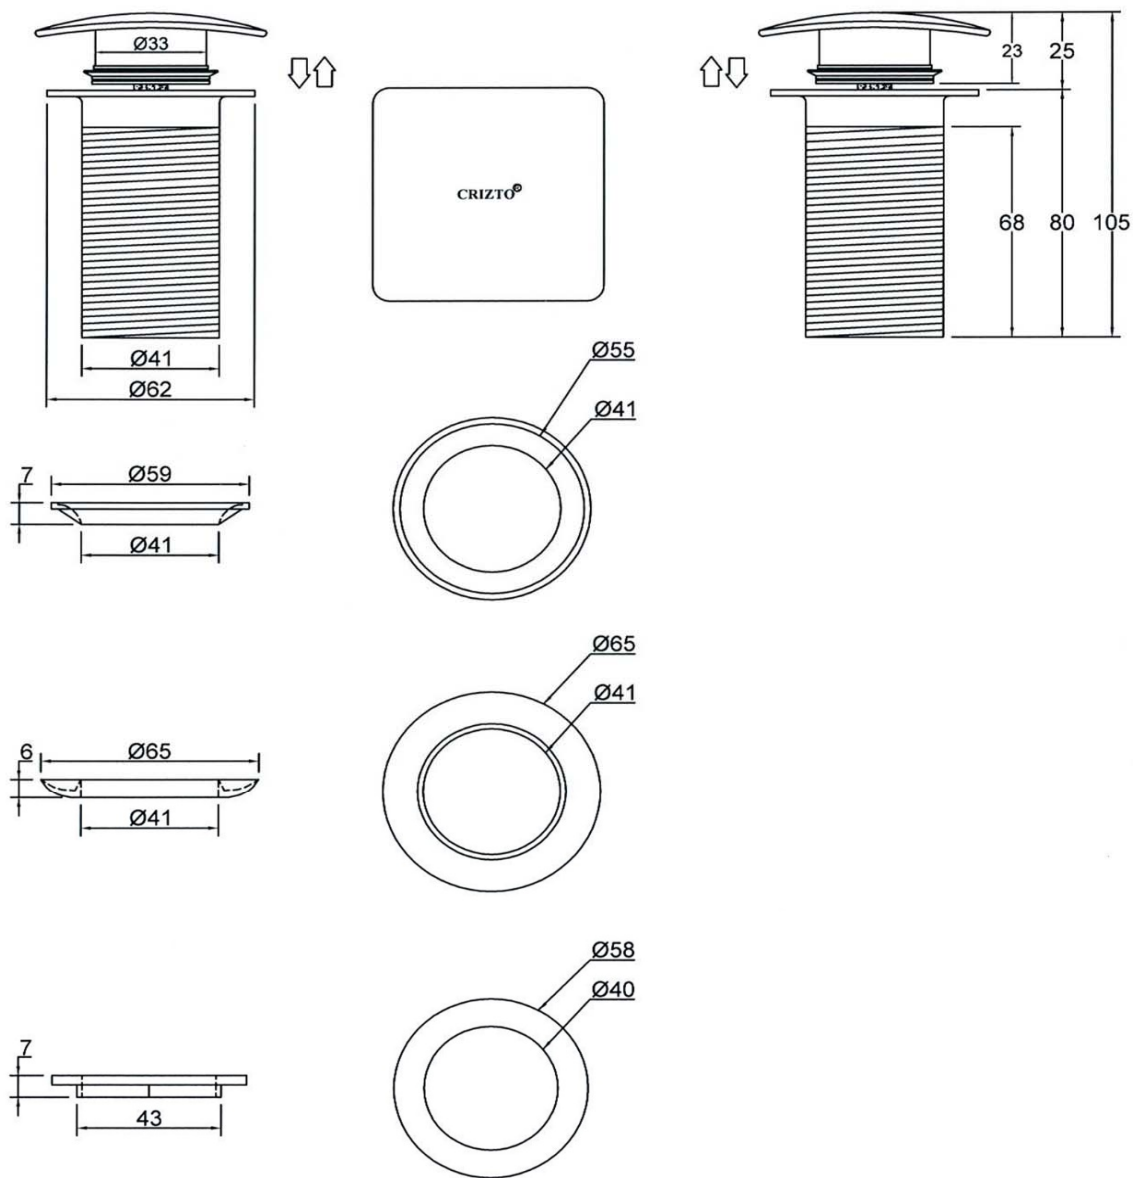

CRIZTO®

*a beautiful bathroom speaks well of its owner,
 make yours speak for you!™*

SANITARY WARE SPECIFICATIONS & TECHNICAL DRAWINGS

	MODEL NO.		SERIES	
	CM-B31-C		WASTE	
	DESCRIPTION			
	CRIZTO SQUARE DOM WASTE			
	DIMENSION			
L80MM				
SCALE		DATE	DRAWING NO.	
		01-12-2016	CM-B31-C-01	