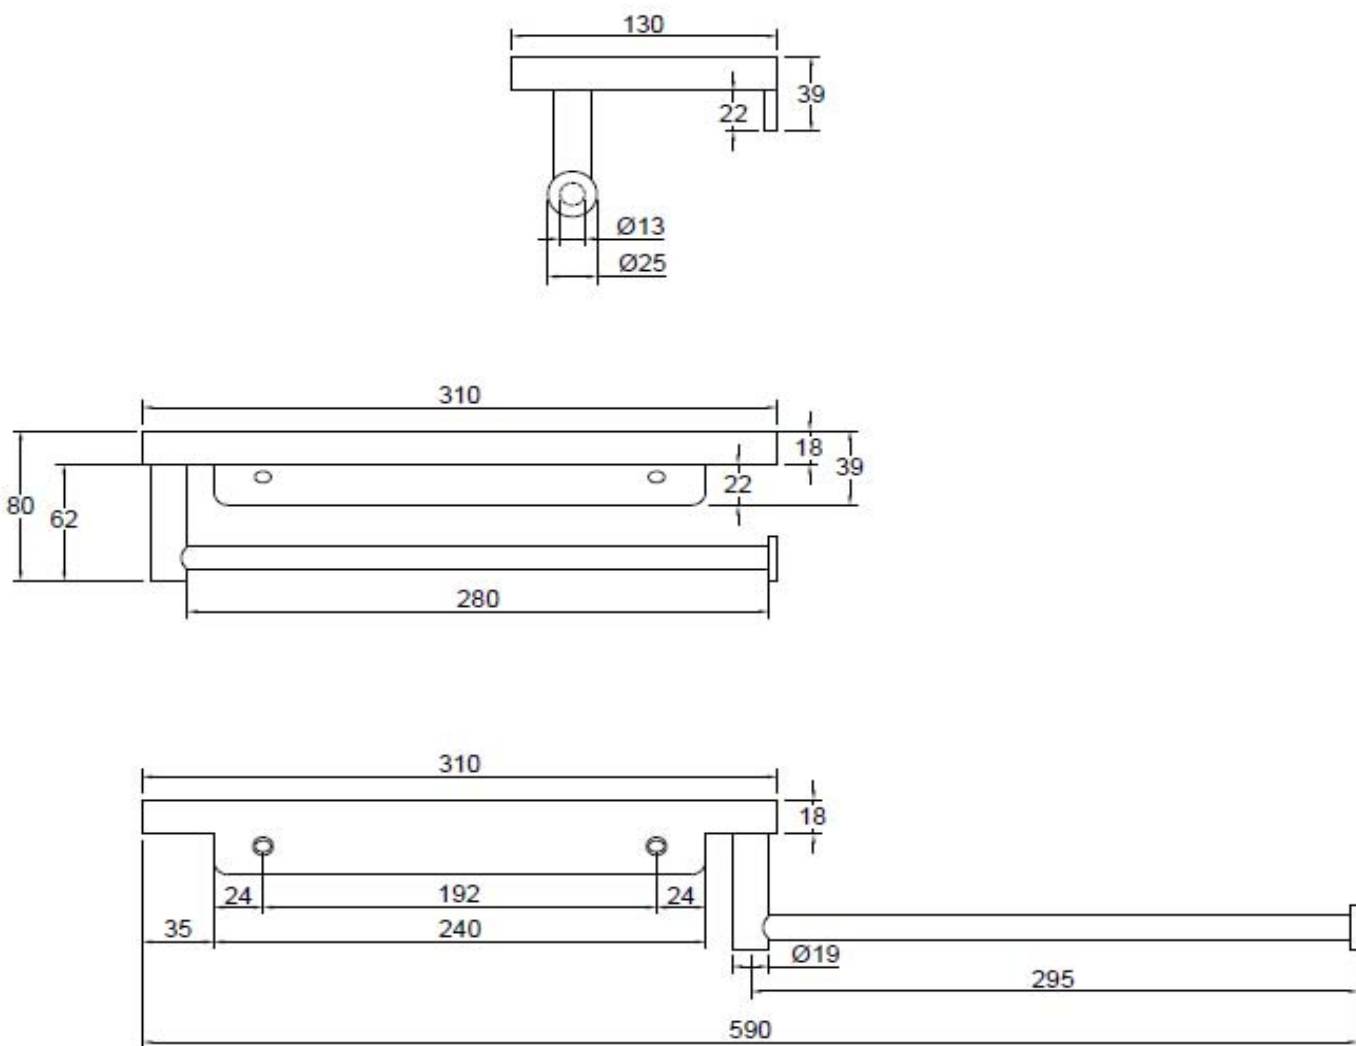

SANITARY WARE SPECIFICATIONS & TECHNICAL DRAWINGS

MODEL NO.	CM-CT03-ABS		SERIES	ABS SHELF	
DESCRIPTION	CRIZTO ABS SHELF WITH TOWEL BAR				
DIMENSION					
SCALE	1:3	DATE	21-02-2018	DRAWING NO.	CM-CT03-ABS-01