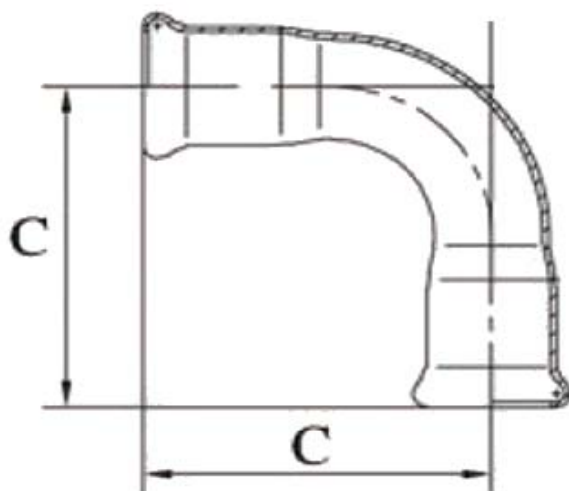

**CRIZTO**<sup>®</sup>  
*a beautiful bathroom speaks well of its owner,  
 make yours speak for you!™*

**SANITARY WARE SPECIFICATIONS & TECHNICAL DRAWINGS**

CODE	Description	OD	C	C
CPF-90FF-15	15mm 90 Elbow FF	15	40	40
CPF-90FF-22	22mm 90 Elbow FF	22	50	50
CPF-90FF-28	28mm 90 Elbow FF	28	60	60
CPF-90FF-35	35mm 90 Elbow FF	35	70	70
CPF-90FF-42	42mm 90 Elbow FF	42	88	88
CPF-90FF-54	54mm 90 Elbow FF	54	100	100

MODEL NO.

**CPF-90FF**

SERIES

**FITTINGS**

DESCRIPTION

90° ELBOW FF

DIMENSION

SCALE