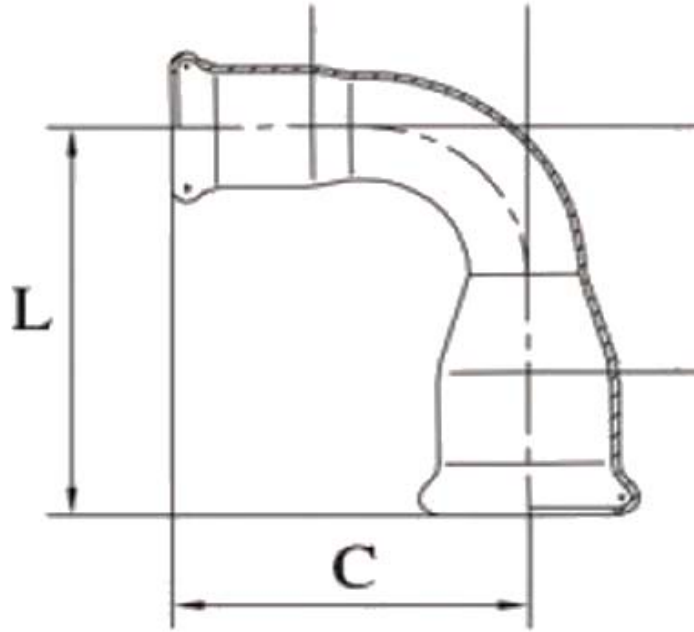

CRIZTO[®]
*a beautiful bathroom speaks well of its owner,
 make yours speak for you!™*

SANITARY WARE SPECIFICATIONS & TECHNICAL DRAWINGS

CODE	Description	OD	C	L
CPF-90FFR-22X15	22 X 15mm 90 Elbow Reducing FF	22X15	50	40
CPF-90FFR-28X15	28 X 15mm 90 Elbow Reducing FF	28X15	58	40
CPF-90FFR-28X22	28 X 22mm 90 Elbow Reducing FF	28X22	60	50
CPF-90FFR-35X15	35 X 15mm 90 Elbow Reducing FF	35X15	65	40
CPF-90FFR-35X22	35 X 22mm 90 Elbow Reducing FF	35X22	70	50
CPF-90FFR-35X28	35 X 28mm 90 Elbow Reducing FF	35X28	73	60
CPF-90FFR-42X15	42 X 15mm 90 Elbow Reducing FF	42X15	75	43
CPF-90FFR-42X22	42 X 22mm 90 Elbow Reducing FF	42X22	83	50
CPF-90FFR-42X28	42 X 28mm 90 Elbow Reducing FF	42X28	90	60
CPF-90FFR-42X35	42 X 35mm 90 Elbow Reducing FF	42X35	90	73
CPF-90FFR-54X15	54 X 15mm 90 Elbow Reducing FF	54X15	85	40
CPF-90FFR-54X22	54 X 22mm 90 Elbow Reducing FF	54X22	95	55
CPF-90FFR-54X28	54 X 28mm 90 Elbow Reducing FF	54X28	100	65
CPF-90FFR-54X35	54 X 35mm 90 Elbow Reducing FF	54X35	105	73
CPF-90FFR-54X42	54 X 42mm 90 Elbow Reducing FF	54X42	105	90

MODEL NO.

CPF-90FFR

SERIES

FITTINGS

DESCRIPTION

90° ELBOW REDUCING FF

DIMENSION

SCALE