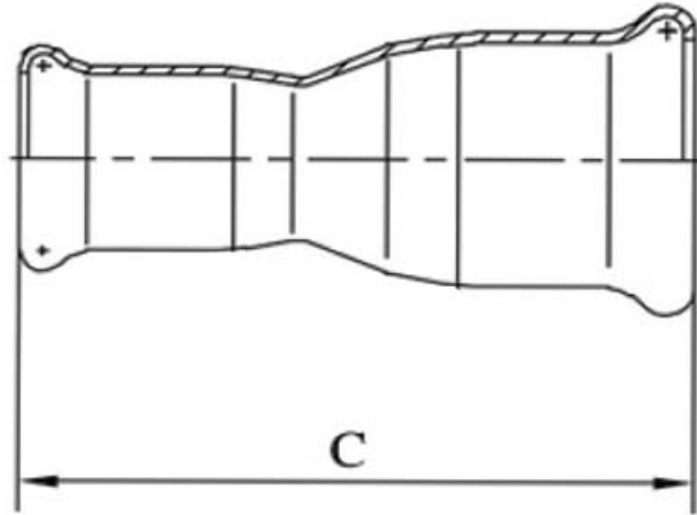

**SANITARY WARE SPECIFICATIONS & TECHNICAL DRAWINGS**

CODE	Description	OD	C
CPF-SRFF-22X15	22 X 15mm Reducing Socket FF	22X15	58
CPF-SRFF-28X15	28 X 15mm Reducing Socket FF	28X15	68
CPF-SRFF-28X22	28 X 22mm Reducing Socket FF	28X22	63
CPF-SRFF-35X15	35 X 15mm Reducing Socket FF	35X15	75
CPF-SRFF-35X22	35 X 22mm Reducing Socket FF	35X22	75
CPF-SRFF-35X28	35 X 28mm Reducing Socket FF	35X28	68
CPF-SRFF-42X15	42 X 15mm Reducing Socket FF	42X15	85
CPF-SRFF-42X22	42 X 22mm Reducing Socket FF	42X22	85
CPF-SRFF-42X28	42 X 28mm Reducing Socket FF	42X28	83
CPF-SRFF-42X35	42 X 35mm Reducing Socket FF	42X35	80
CPF-SRFF-54X15	54 X 15mm Reducing Socket FF	54X15	95
CPF-SRFF-54X22	54 X 22mm Reducing Socket FF	54X22	100
CPF-SRFF-54X28	54 X 28mm Reducing Socket FF	54X28	95
CPF-SRFF-54X35	54 X 35mm Reducing Socket FF	54X35	97
CPF-SRFF-54X42	54 X 42mm Reducing Socket FF	54X42	92

MODEL NO.		SERIES	
<b>CPF-SRFF</b>		<b>FITTINGS</b>	
DESCRIPTION			
REDUCING SOCKET FF			
DIMENSION			
SCALE		DATE	DRAWING NO.
		01-02-2021	CPF-SRFF-01