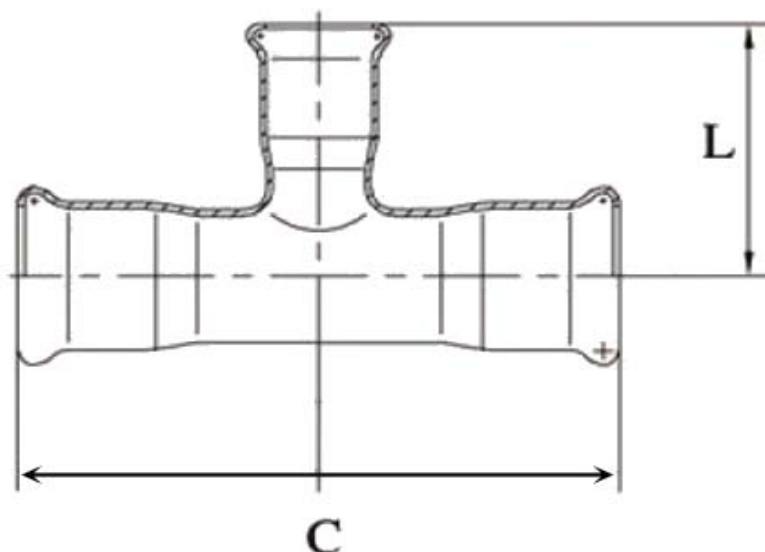

CRIZTO[®]
*a beautiful bathroom speaks well of its owner,
 make yours speak for you!™*

SANITARY WARE SPECIFICATIONS & TECHNICAL DRAWINGS

CODE	Description	OD	C	L
CPF-TFC1R-22X15	22 X 15mm Reducing Tee FFF-C	22X15	75	40
CPF-TFC1R-28X15	28 X 15mm Reducing Tee FFF-C	28X15	88	45
CPF-TFC1R-28X22	28 X 22mm Reducing Tee FFF-C	28X22	88	45
CPF-TFC1R-35X15	35 X 15mm Reducing Tee FFF-C	35X15	101	45
CPF-TFC1R-35X22	35 X 22mm Reducing Tee FFF-C	35X22	102	45
CPF-TFC1R-35X28	35 X 28mm Reducing Tee FFF-C	35X28	101	45
CPF-TFC1R-42X15	42 X 15mm Reducing Tee FFF-C	42X15	120	50
CPF-TFC1R-42X22	42 X 22mm Reducing Tee FFF-C	42X22	121	50
CPF-TFC1R-42X28	42 X 28mm Reducing Tee FFF-C	42X28	121	50
CPF-TFC1R-42X35	42 X 35mm Reducing Tee FFF-C	42X35	119	55
CPF-TFC1R-54X15	54 X 15mm Reducing Tee FFF-C	54X15	143	60
CPF-TFC1R-54X22	54 X 22mm Reducing Tee FFF-C	54X22	141	60
CPF-TFC1R-54X28	54 X 28mm Reducing Tee FFF-C	54X28	143	60
CPF-TFC1R-54X35	54 X 35mm Reducing Tee FFF-C	54X35	141	60
CPF-TFC1R-54X42	54 X 42mm Reducing Tee FFF-C	54X42	143	65

MODEL NO. CPF-TFC1R		SERIES FITTINGS
DESCRIPTION REDUCING TEE FFF		
DIMENSION		
SCALE	DATE 01-02-2021	DRAWING NO. CPF-TFC1R-01