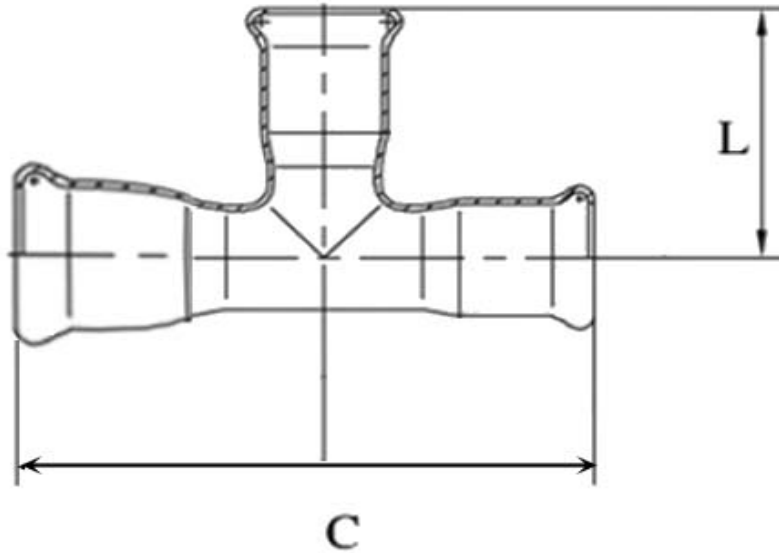

CRIZTO[®]

*a beautiful bathroom speaks well of its owner,
 make yours speak for you!™*

SANITARY WARE SPECIFICATIONS & TECHNICAL DRAWINGS

CODE	Description	OD	L
CPF-TFC2R-22X15	22X15X15mm Reducing Tee FBSS	22X15X15	35

MODEL NO.

CPF-TFC2R

SERIES

FITTINGS

DESCRIPTION

REDUCING TEE FBSS

DIMENSION

SCALE