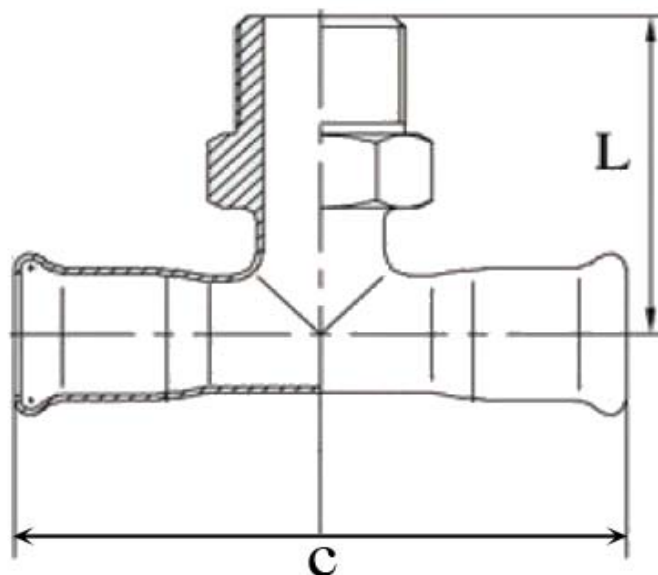

CRIZTO[®]
*a beautiful bathroom speaks well of its owner,
 make yours speak for you!™*

SANITARY WARE SPECIFICATIONS & TECHNICAL DRAWINGS

CODE	Description	OD	C	L
CPF-TMIC-15X15	15mm X 1/2" Tee FMIF-C	15X1/2"	67	33
CPF-TMIC-22X15	22mm X 1/2" Tee FMIF-C	22X1/2"	76	38
CPF-TMIC-28X15	28mm X 1/2" Tee FMIF-C	28X1/2"	88	40
CPF-TMIC-35X15	35mm X 1/2" Tee FMIF-C	35X1/2"	102	45
CPF-TMIC-42X15	42mm X 1/2" Tee FMIF-C	42X1/2"	120	50
CPF-TMIC-54X15	54mm X 1/2" Tee FMIF-C	54X1/2"	143	55

MODEL NO.

CPF-TMIC

SERIES

FITTINGS

DESCRIPTION

TEE FMIF

DIMENSION

SCALE