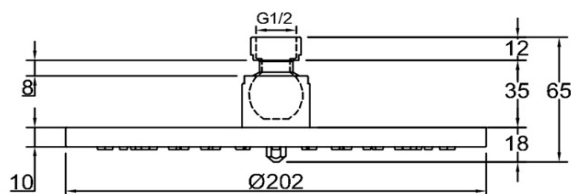

SANITARY WARE SPECIFICATIONS & TECHNICAL DRAWINGS

MODEL NO.

CRS-R02-C

SERIES

SHOWER ROSE

DESCRIPTION

CRIZTO 8" ROUND RAIN SHOWER

DIMENSION

SCALE

DATE

01-12-2016

DRAWING NO.

CRS-R02-C-01