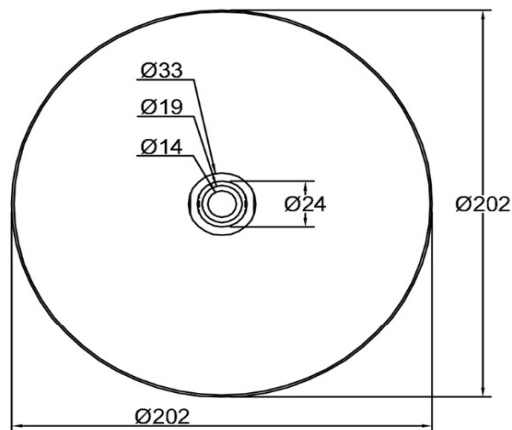

SANITARY WARE SPECIFICATIONS & TECHNICAL DRAWINGS

MODEL NO.

CRS-R02-C

SERIES

SHOWER ROSE

DESCRIPTION

CRIZTO 8" ROUND RAIN SHOWER

DIMENSION

SCALE

DATE

01-12-2016

DRAWING NO.

CRS-R02-C-01