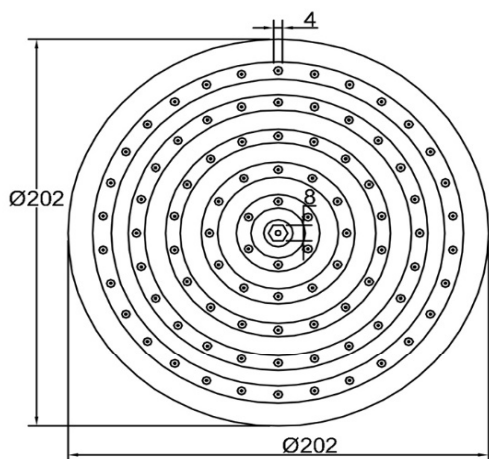

SANITARY WARE SPECIFICATIONS & TECHNICAL DRAWINGS

MODEL NO.

CRS-R02-C

SERIES

SHOWER ROSE

DESCRIPTION

CRIZTO 8" ROUND RAIN SHOWER

DIMENSION

SCALE

DATE

01-12-2016

DRAWING NO.

CRS-R02-C-01