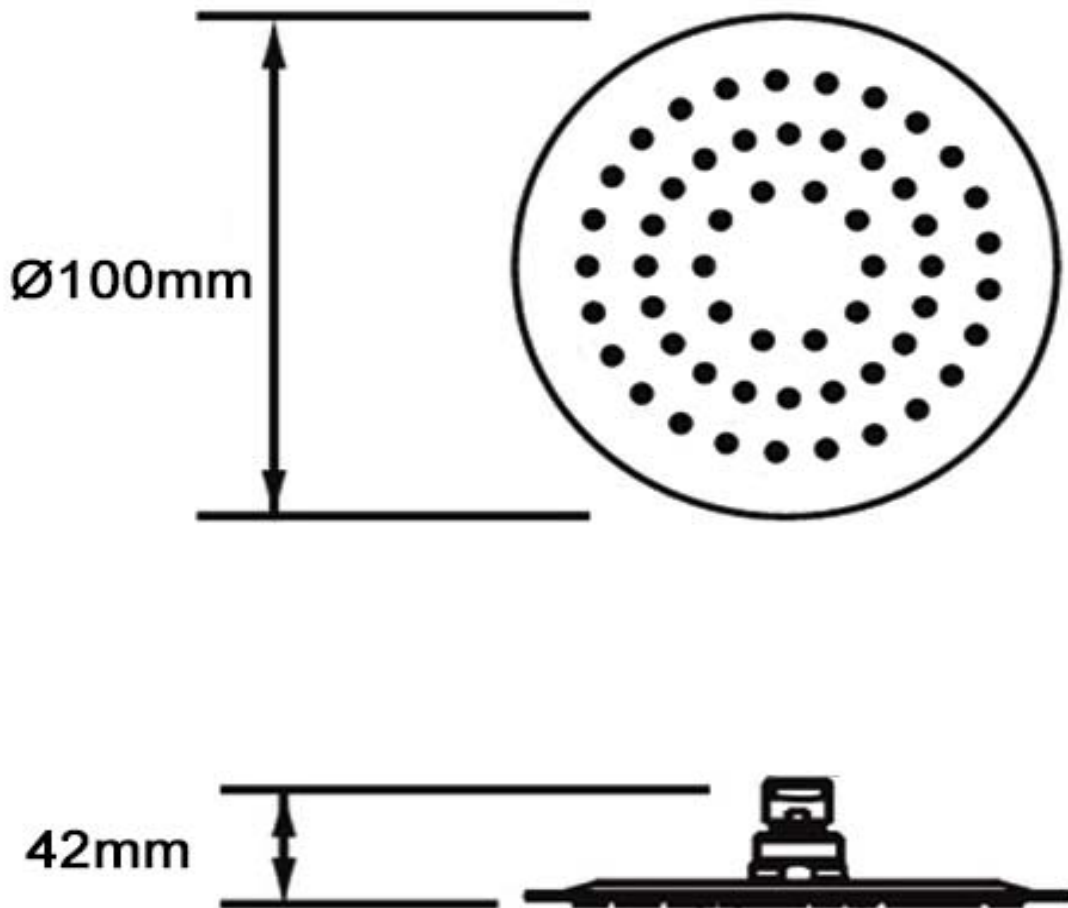

SANITARY WARE SPECIFICATIONS & TECHNICAL DRAWINGS

	MODEL NO.	CRS-RO104-SS	SERIES	RAIN SHOWER
	DESCRIPTION			
	CRIZTO 4" ROUND RAIN SHOWER			
	DIMENSION			
SCALE	DATE	01-12-2016	DRAWING NO.	CRS-RO104-SS-01