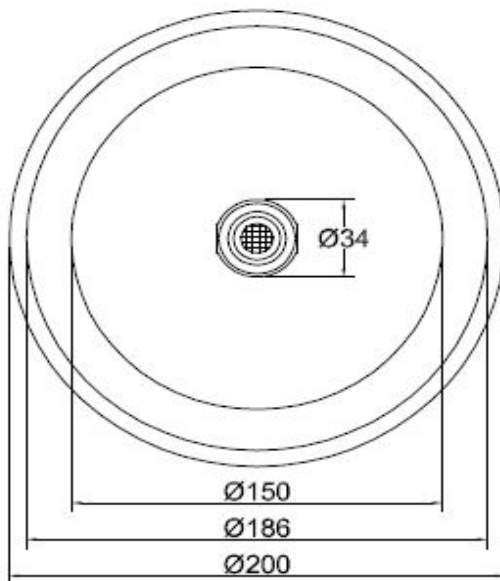

SANITARY WARE SPECIFICATIONS & TECHNICAL DRAWINGS

MODEL NO.	CRS-RO108-SS		SERIES	RAIN SHOWER	
DESCRIPTION	CRIZTO 8" ROUND RAIN SHOWER				
DIMENSION					
SCALE	DATE	DRAWING NO.			
	01-12-2016	CRS-RO108-SS-01			