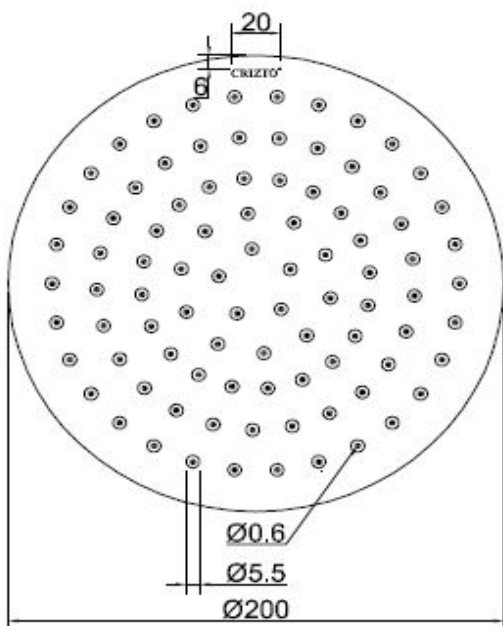

SANITARY WARE SPECIFICATIONS & TECHNICAL DRAWINGS

MODEL NO.	CRS-RO108-SS		SERIES	RAIN SHOWER	
DESCRIPTION	CRIZTO 8" ROUND RAIN SHOWER				
DIMENSION					
SCALE	DATE	DRAWING NO.			
	01-12-2016	CRS-RO108-SS-01			