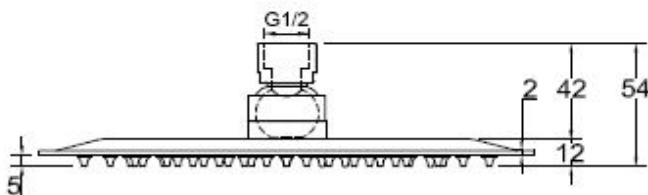

SANITARY WARE SPECIFICATIONS & TECHNICAL DRAWINGS

MODEL NO.	CRS-RO108-SS		SERIES	RAIN SHOWER	
DESCRIPTION	CRIZTO 8" ROUND RAIN SHOWER				
DIMENSION					
SCALE	DATE	DRAWING NO.			
	01-12-2016	CRS-RO108-SS-01			