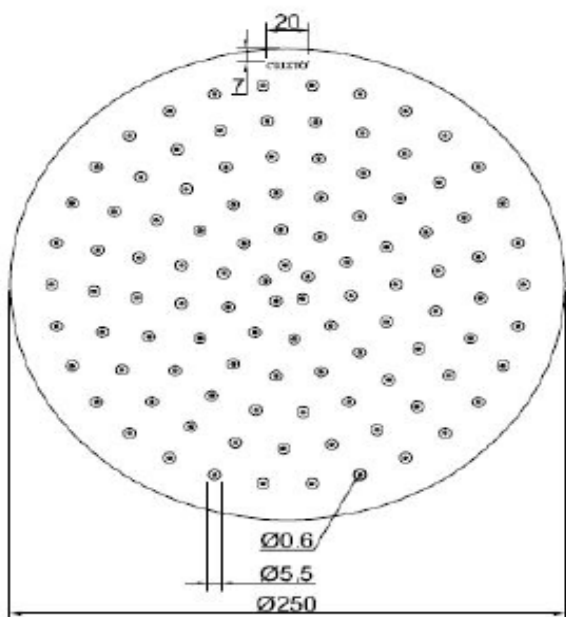

**SANITARY WARE SPECIFICATIONS & TECHNICAL DRAWINGS**

MODEL NO.	<b>CRS-RO110-SS</b>		SERIES	<b>RAIN SHOWER</b>	
DESCRIPTION	CRIZTO 10" ROUND RAIN SHOWER				
DIMENSION					
SCALE	DATE	DRAWING NO.			
	01-12-2016	CRS-RO110-SS-01			