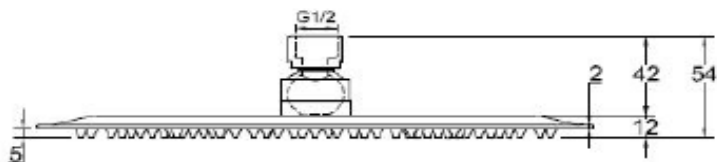

**SANITARY WARE SPECIFICATIONS & TECHNICAL DRAWINGS**

MODEL NO.	<b>CRS-RO110-SS</b>		SERIES	<b>RAIN SHOWER</b>	
DESCRIPTION	CRIZTO 10" ROUND RAIN SHOWER				
DIMENSION					
SCALE	DATE	DRAWING NO.			
	01-12-2016	CRS-RO110-SS-01			