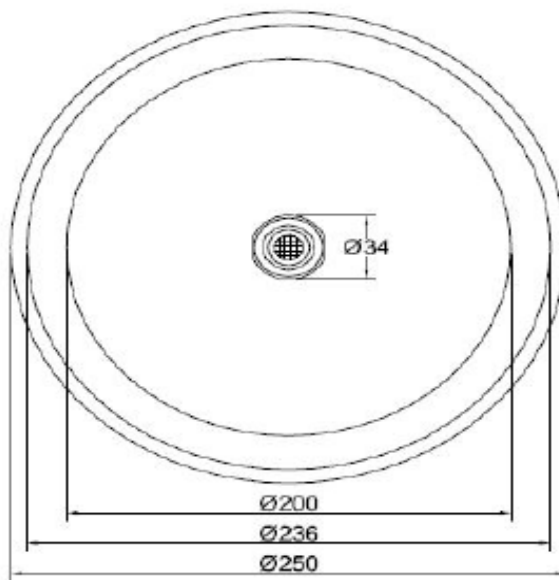

**SANITARY WARE SPECIFICATIONS & TECHNICAL DRAWINGS**

MODEL NO.	<b>CRS-RO110-SS</b>		SERIES	<b>RAIN SHOWER</b>	
DESCRIPTION	CRIZTO 10" ROUND RAIN SHOWER				
DIMENSION					
SCALE	DATE	DRAWING NO.			
	01-12-2016	CRS-RO110-SS-01			