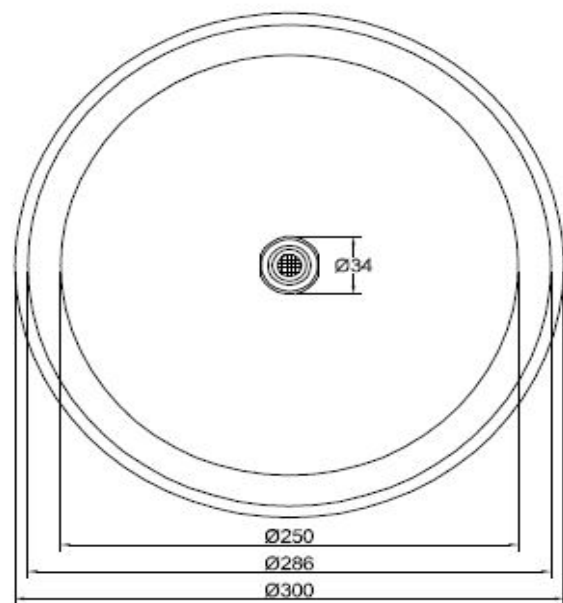

**SANITARY WARE SPECIFICATIONS & TECHNICAL DRAWINGS**

	MODEL NO.	SERIES	
	<b>CRS-RO112-SS</b>	<b>RAIN SHOWER</b>	
	DESCRIPTION	CRIZTO 12" ROUND RAIN SHOWER	
	DIMENSION		
SCALE	DATE	DRAWING NO.	
	01-12-2016	CRS-RO112-SS-01	