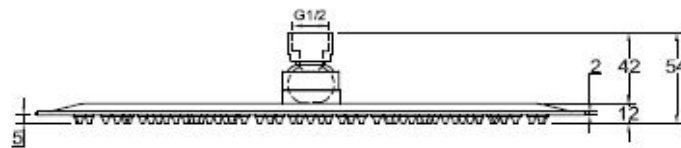

**SANITARY WARE SPECIFICATIONS & TECHNICAL DRAWINGS**

	MODEL NO.	SERIES	
	<b>CRS-RO112-SS</b>	<b>RAIN SHOWER</b>	
	DESCRIPTION	CRIZTO 12" ROUND RAIN SHOWER	
	DIMENSION		
SCALE	DATE	DRAWING NO.	
	01-12-2016	CRS-RO112-SS-01	