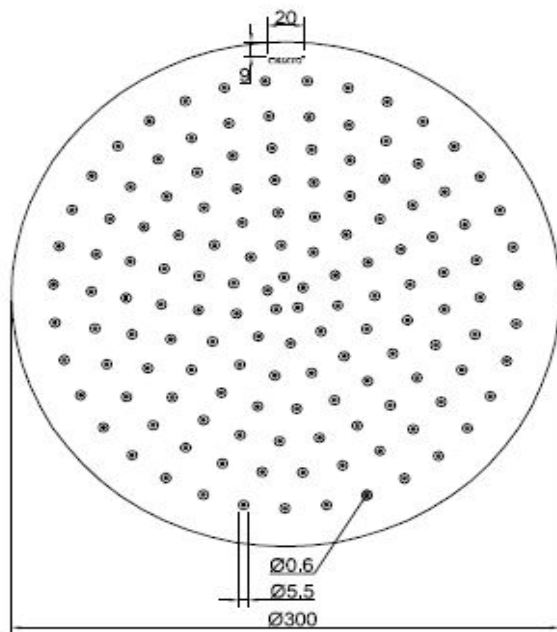

**SANITARY WARE SPECIFICATIONS & TECHNICAL DRAWINGS**

	MODEL NO.	SERIES	
	<b>CRS-RO112-SS</b>	<b>RAIN SHOWER</b>	
	DESCRIPTION	CRIZTO 12" ROUND RAIN SHOWER	
	DIMENSION		
SCALE	DATE	DRAWING NO.	
	01-12-2016	CRS-RO112-SS-01	