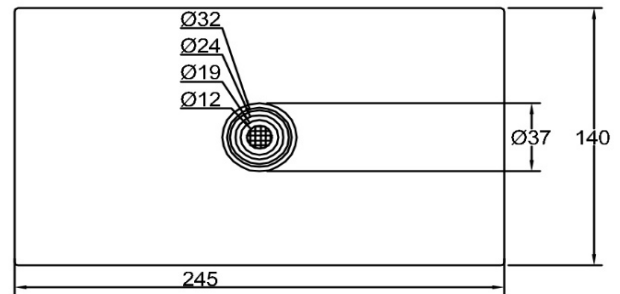

SANITARY WARE SPECIFICATIONS & TECHNICAL DRAWINGS

MODEL NO.	CRS-RT04-C		SERIES	SHOWER ROSE	
DESCRIPTION	CRIZTO 10" X 7" RECTANGULAR RAIN SHOWER				
DIMENSION	D400MM X H390MM				
SCALE	DATE	DRAWING NO.			
	01-12-2016	CRS-RT04-C-01			