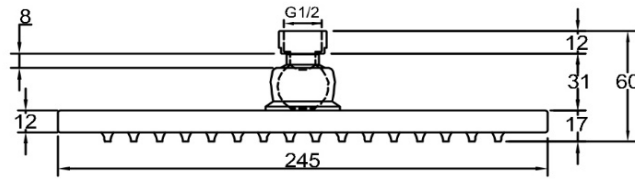

SANITARY WARE SPECIFICATIONS & TECHNICAL DRAWINGS

MODEL NO.	CRS-RT04-C		SERIES	SHOWER ROSE	
DESCRIPTION	CRIZTO 10" X 7" RECTANGULAR RAIN SHOWER				
DIMENSION	D400MM X H390MM				
SCALE	DATE	DRAWING NO.			
	01-12-2016	CRS-RT04-C-01			