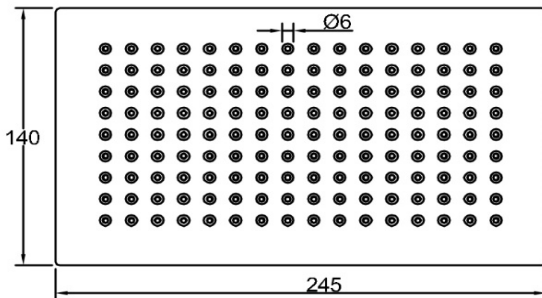

SANITARY WARE SPECIFICATIONS & TECHNICAL DRAWINGS

MODEL NO.	CRS-RT04-C		SERIES	SHOWER ROSE	
DESCRIPTION	CRIZTO 10" X 7" RECTANGULAR RAIN SHOWER				
DIMENSION	D400MM X H390MM				
SCALE	DATE	DRAWING NO.			
	01-12-2016	CRS-RT04-C-01			