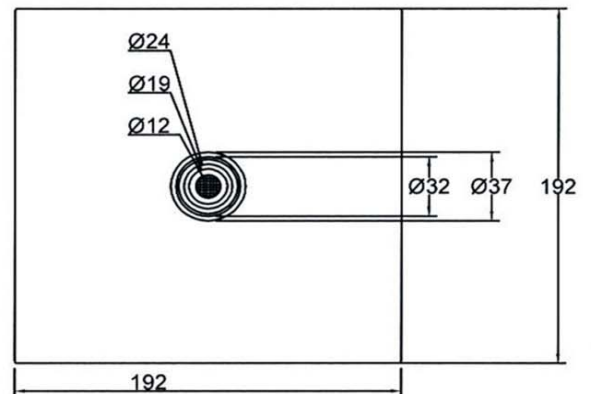

SANITARY WARE SPECIFICATIONS & TECHNICAL DRAWINGS

	MODEL NO.	SERIES	
	CRS-SQ04-C	SHOWER ROSE	
	DESCRIPTION		
	CRIZTO 8" SQUARE RAIN SHOWER WITH SELF CLEANING NIPPLE		
DIMENSION			
SCALE	DATE	DRAWING NO.	
	01-12-2016	CRS-SQ04-C-01	