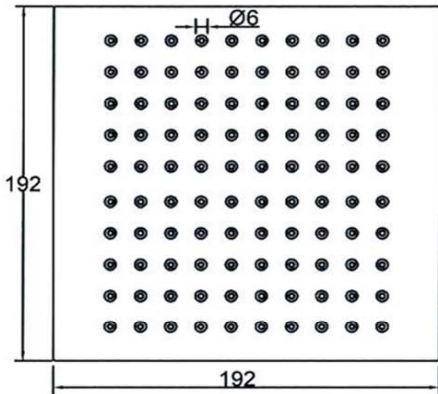

SANITARY WARE SPECIFICATIONS & TECHNICAL DRAWINGS

	MODEL NO.	SERIES	
	CRS-SQ04-C	SHOWER ROSE	
	DESCRIPTION		
	CRIZTO 8" SQUARE RAIN SHOWER WITH SELF CLEANING NIPPLE		
DIMENSION			
SCALE	DATE	DRAWING NO.	
	01-12-2016	CRS-SQ04-C-01	