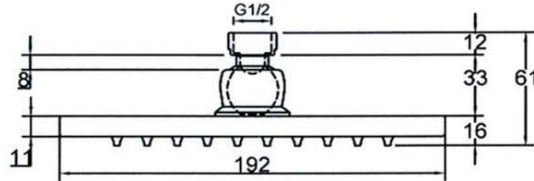

SANITARY WARE SPECIFICATIONS & TECHNICAL DRAWINGS

	MODEL NO.	SERIES	
	CRS-SQ04-C	SHOWER ROSE	
	DESCRIPTION		
	CRIZTO 8" SQUARE RAIN SHOWER WITH SELF CLEANING NIPPLE		
DIMENSION			
SCALE	DATE	DRAWING NO.	
	01-12-2016	CRS-SQ04-C-01	