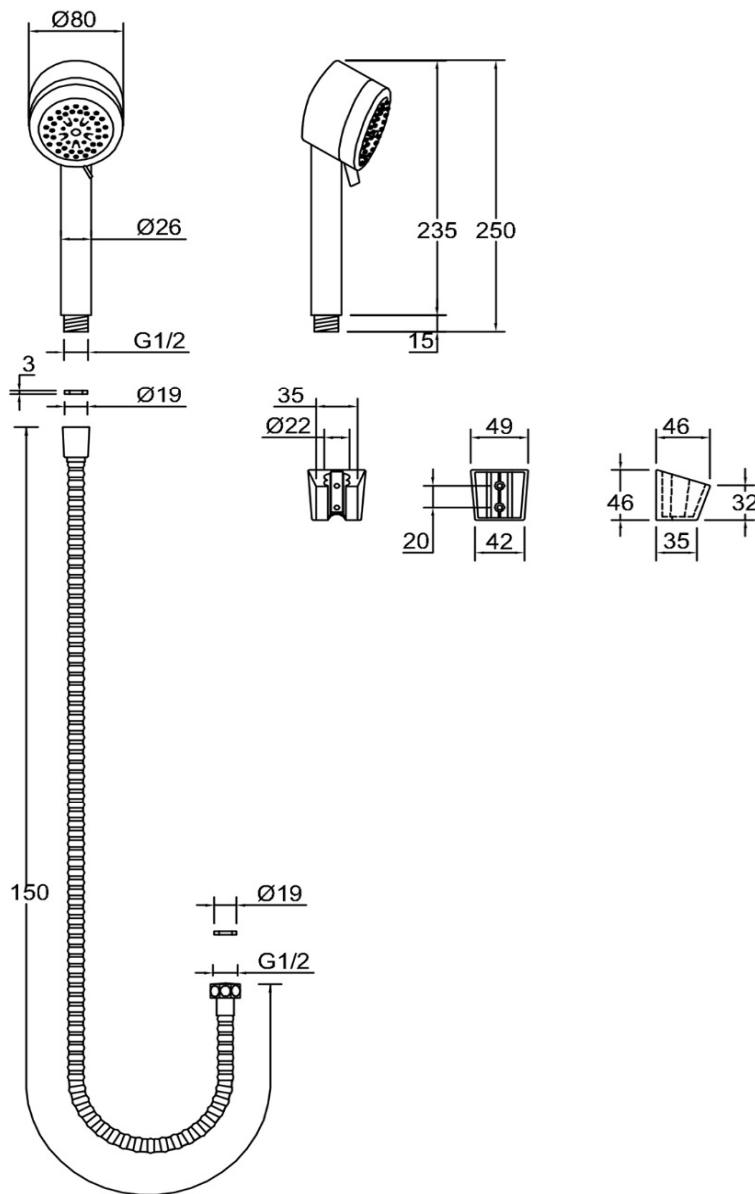

SANITARY WARE SPECIFICATIONS & TECHNICAL DRAWINGS

MODEL NO.	CSS-A9302C-HH		SERIES	SHOWER HEAD	
DESCRIPTION	CRIZTO 3 SETTING SHOWER HEAD & HOSE				
DIMENSION					
SCALE	DATE	DRAWING NO.			
	01-12-2016	CSS-A9302C-HH-01			