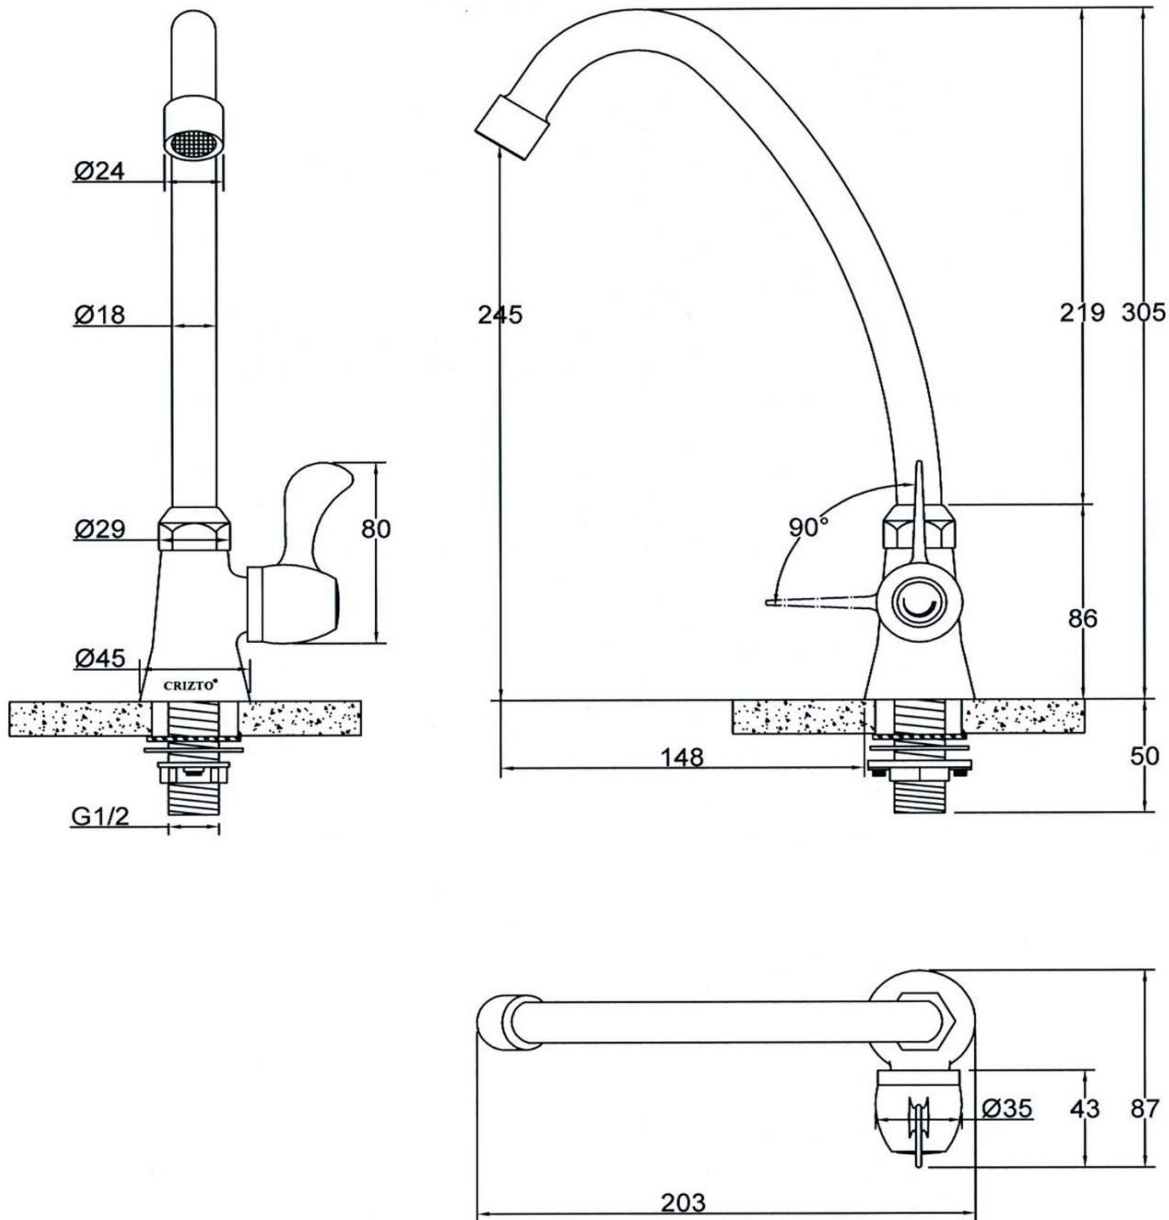

SANITARY WARE SPECIFICATIONS & TECHNICAL DRAWINGS

MODEL NO. CTC-11102-C		SERIES AMBER-C
DESCRIPTION CRIZTO AMBER-C SINK TAP WITH 'J' SWIVEL SPOUT		
DIMENSION		
SCALE 1:3	DATE 01-12-2016	DRAWING NO. CTC-11102-C-01