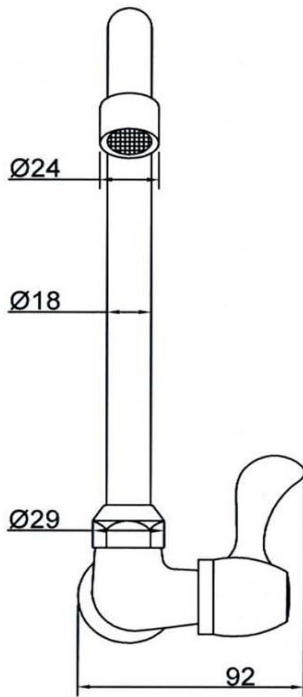

CRIZTO[®]
*a beautiful bathroom speaks well of its owner,
 make yours speak for you!*

SANITARY WARE SPECIFICATIONS & TECHNICAL DRAWINGS

MODEL NO.	CTC-11102W-C		SERIES	AMBER-C
DESCRIPTION	CRIZTO AMBER-C WALL SINK TAP WITH 'J' SWIVEL SPOUT			
DIMENSION				
SCALE	1:3	DATE	01-12-2016	DRAWING NO.
				CTC-11102W-C-01