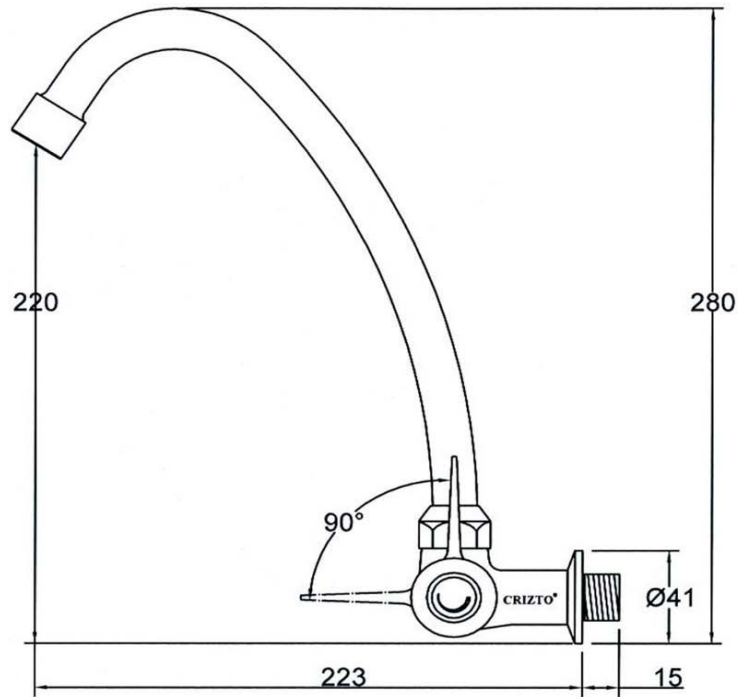

CRIZTO[®]
*a beautiful bathroom speaks well of its owner,
 make yours speak for you!*

SANITARY WARE SPECIFICATIONS & TECHNICAL DRAWINGS

MODEL NO.	CTC-11102W-C		SERIES	AMBER-C
DESCRIPTION	CRIZTO AMBER-C WALL SINK TAP WITH 'J' SWIVEL SPOUT			
DIMENSION				
SCALE	1:3	DATE	01-12-2016	DRAWING NO.
				CTC-11102W-C-01