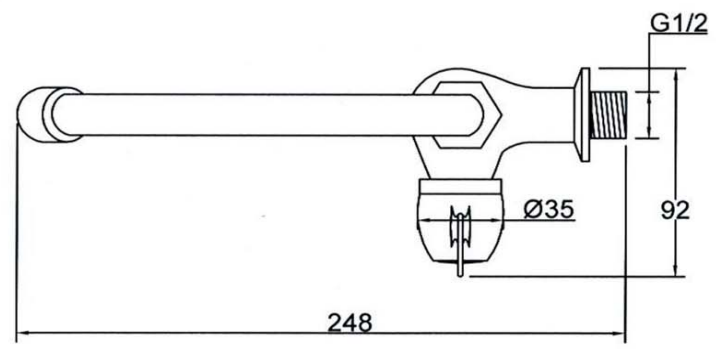

CRIZTO[®]
*a beautiful bathroom speaks well of its owner,
 make yours speak for you!*

SANITARY WARE SPECIFICATIONS & TECHNICAL DRAWINGS

MODEL NO.	CTC-11102W-C		SERIES	AMBER-C
DESCRIPTION	CRIZTO AMBER-C WALL SINK TAP WITH 'J' SWIVEL SPOUT			
DIMENSION				
SCALE	1:3	DATE	01-12-2016	DRAWING NO.
				CTC-11102W-C-01