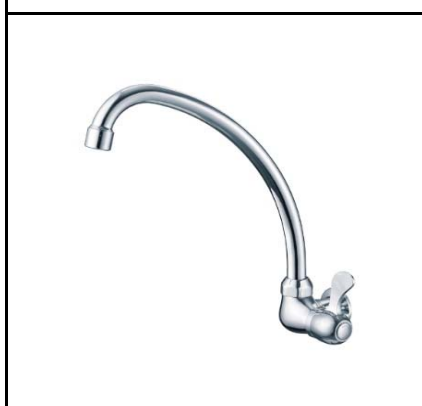

CRIZTO[®]
*a beautiful bathroom speaks well of its owner,
 make yours speak for you!*

SANITARY WARE SPECIFICATIONS & TECHNICAL DRAWINGS

MODEL NO.	CTC-11102W-C		SERIES	AMBER-C
DESCRIPTION	CRIZTO AMBER-C WALL SINK TAP WITH 'J' SWIVEL SPOUT			
DIMENSION				
SCALE	1:3	DATE	01-12-2016	DRAWING NO.
				CTC-11102W-C-01