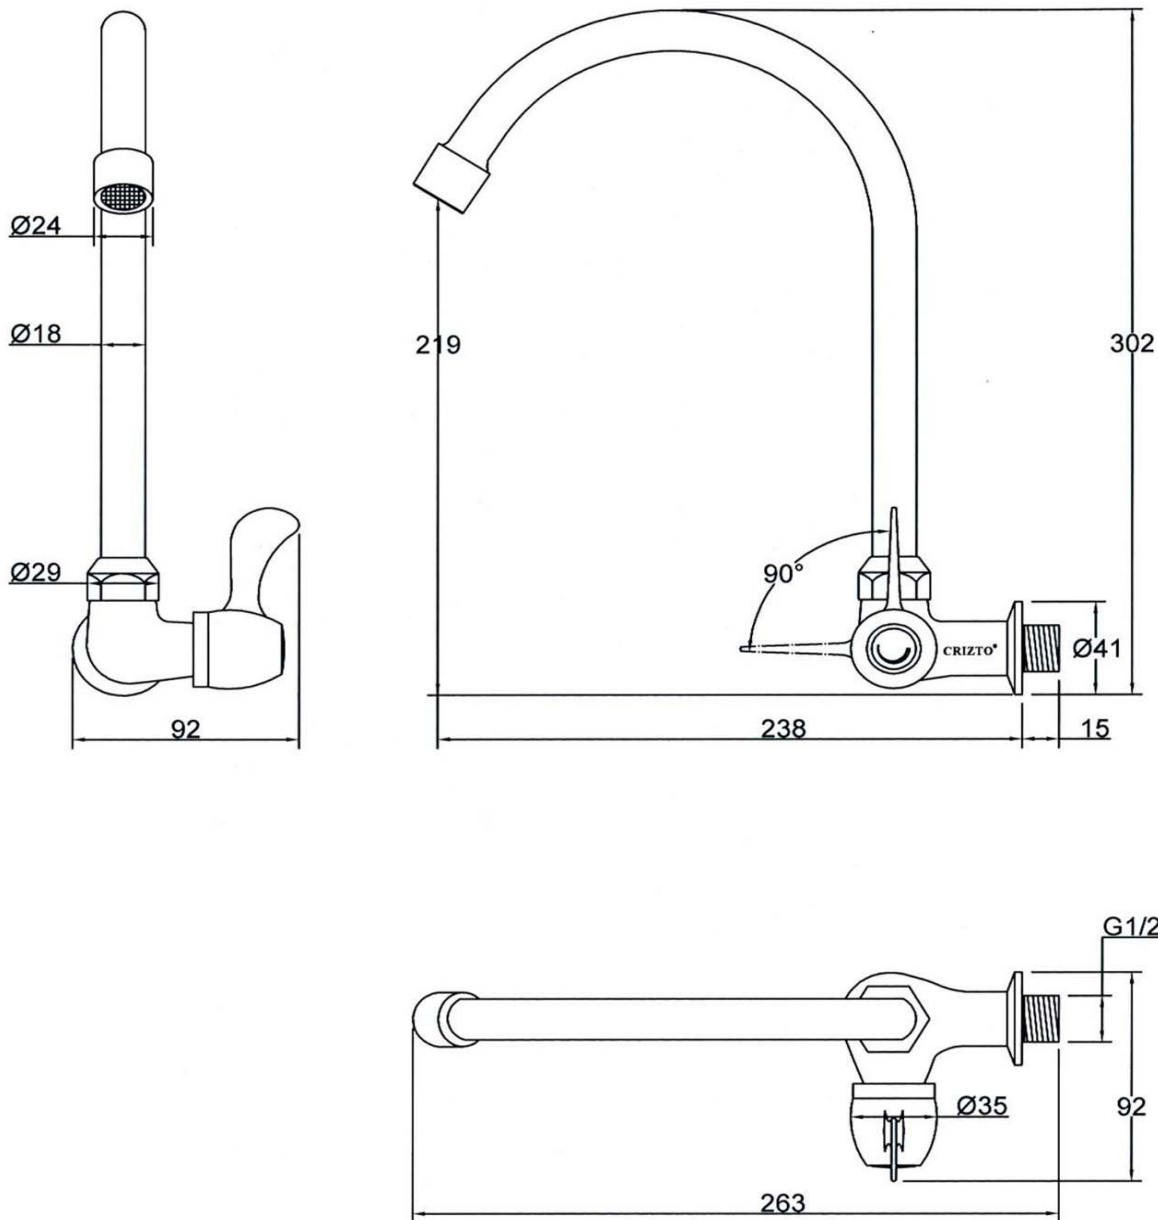

**CRIZTO®**

*a beautiful bathroom speaks well of its owner,  
 make yours speak for you!™*

**SANITARY WARE SPECIFICATIONS & TECHNICAL DRAWINGS**

	MODEL NO.	SERIES	
	<b>CTC-11104W-C</b>	<b>AMBER-C</b>	
	DESCRIPTION		
	CRIZTO AMBER-C WALL SINK TAP WITH 'U' SWIVEL SPOUT		
DIMENSION			
SCALE	DATE	DRAWING NO.	
1:3	01-12-2016	CTC-11104W-C-01	