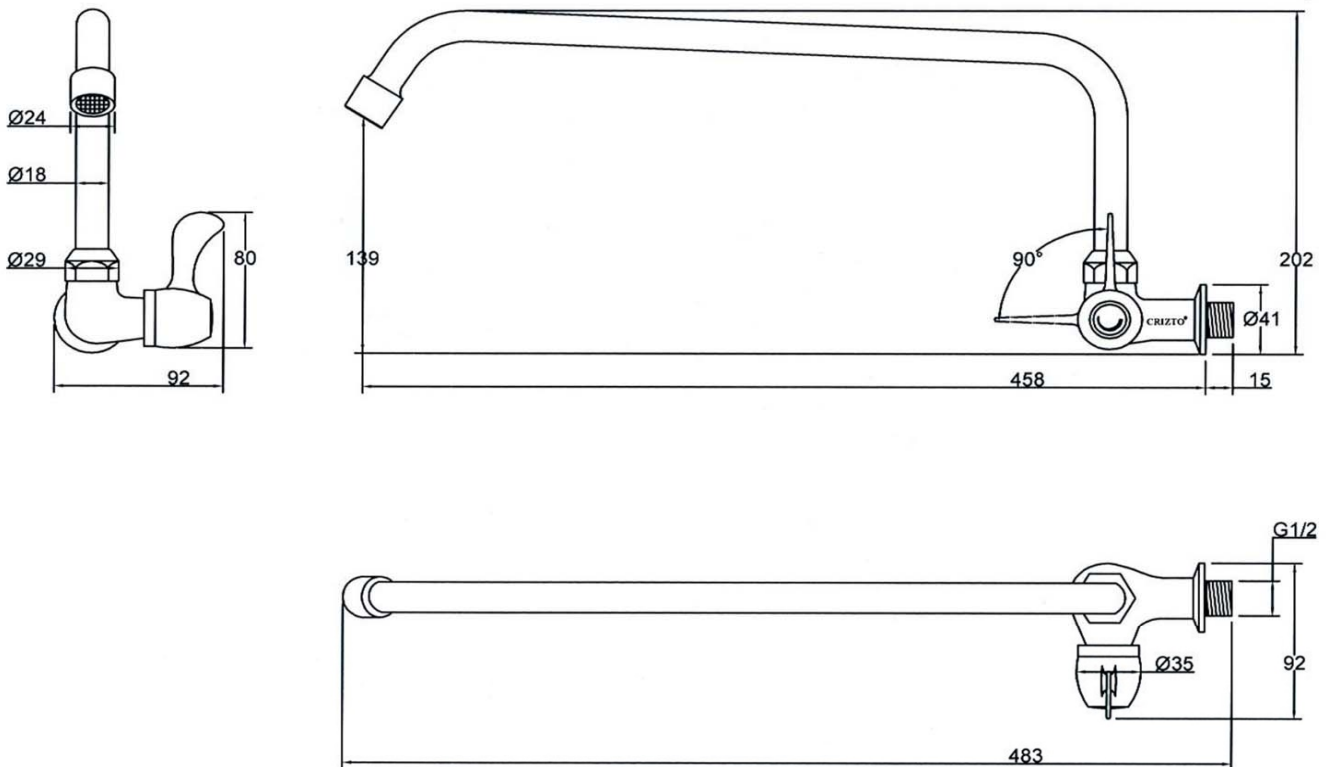

CRIZTO®

*a beautiful bathroom speaks well of its owner,
 make yours speak for you!*

SANITARY WARE SPECIFICATIONS & TECHNICAL DRAWINGS

MODEL NO.

CTC-11105W-C

SERIES

AMBER-C

DESCRIPTION

CRIZTO AMBER-C WALL SINK TAP WITH 'LL' SWIVEL SPOUT

DIMENSION

SCALE

1:4

DATE

01-12-2016

DRAWING NO.

CTC-11105W-C-01