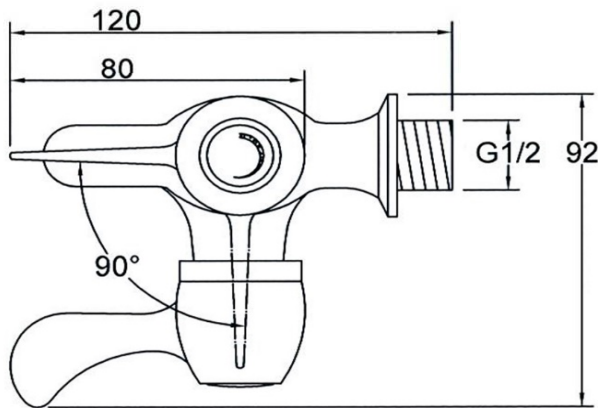

SANITARY WARE SPECIFICATIONS & TECHNICAL DRAWINGS

	MODEL NO.	SERIES	
	CTC-11108-C	AMBER-C	
	DESCRIPTION		
	CRIZTO AMBER-C TWO WAY TAP		
DIMENSION			
SCALE	DATE	DRAWING NO.	
1:2	01-12-2016	CTC-11108-C-01	