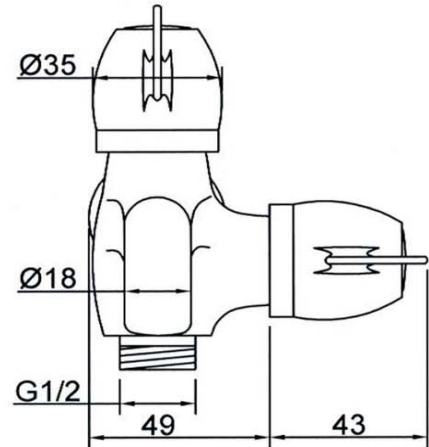

SANITARY WARE SPECIFICATIONS & TECHNICAL DRAWINGS

	MODEL NO.	SERIES	
	CTC-11108-C	AMBER-C	
	DESCRIPTION		
	CRIZTO AMBER-C TWO WAY TAP		
DIMENSION			
SCALE	DATE	DRAWING NO.	
1:2	01-12-2016	CTC-11108-C-01	