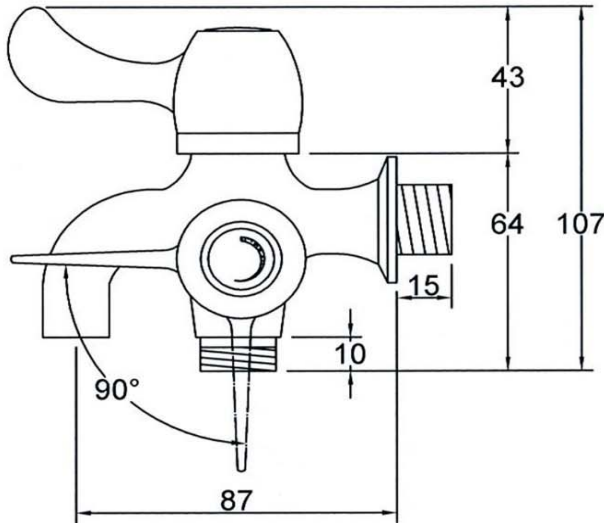

SANITARY WARE SPECIFICATIONS & TECHNICAL DRAWINGS

	MODEL NO.	SERIES	
	CTC-11108-C	AMBER-C	
	DESCRIPTION		
	CRIZTO AMBER-C TWO WAY TAP		
DIMENSION			
SCALE	DATE	DRAWING NO.	
1:2	01-12-2016	CTC-11108-C-01	