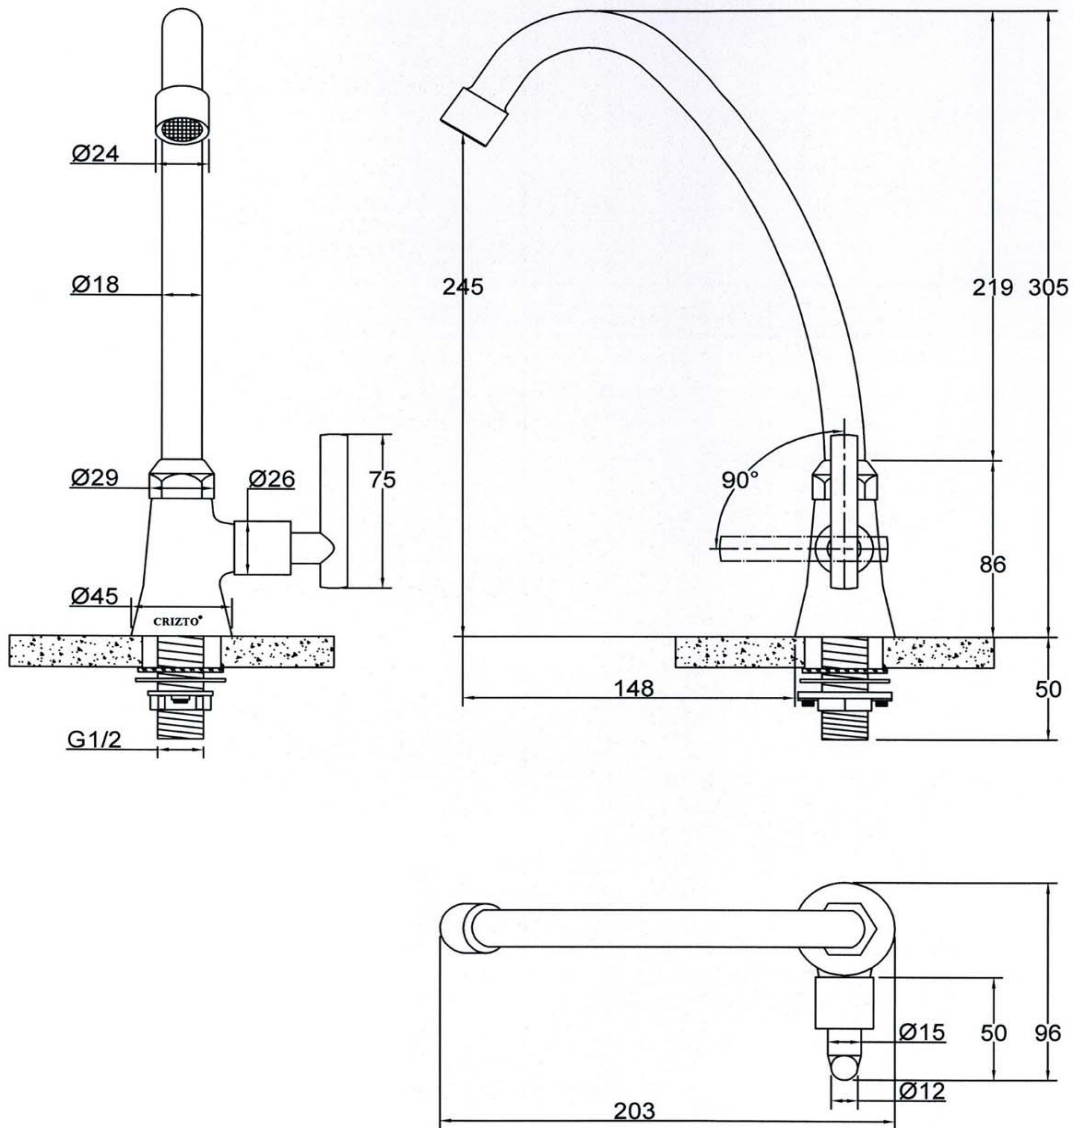

SANITARY WARE SPECIFICATIONS & TECHNICAL DRAWINGS

	MODEL NO.		SERIES	
	CTC-11502-C		SAPPHIRE-C	
	DESCRIPTION			
	CRIZTO SAPHIRE-C SINK TAP WITH 'J' SWIVEL SPOUT			
DIMENSION				
SCALE		DATE	DRAWING NO.	
1:3		01-12-2016	CTC-11502-C-01	