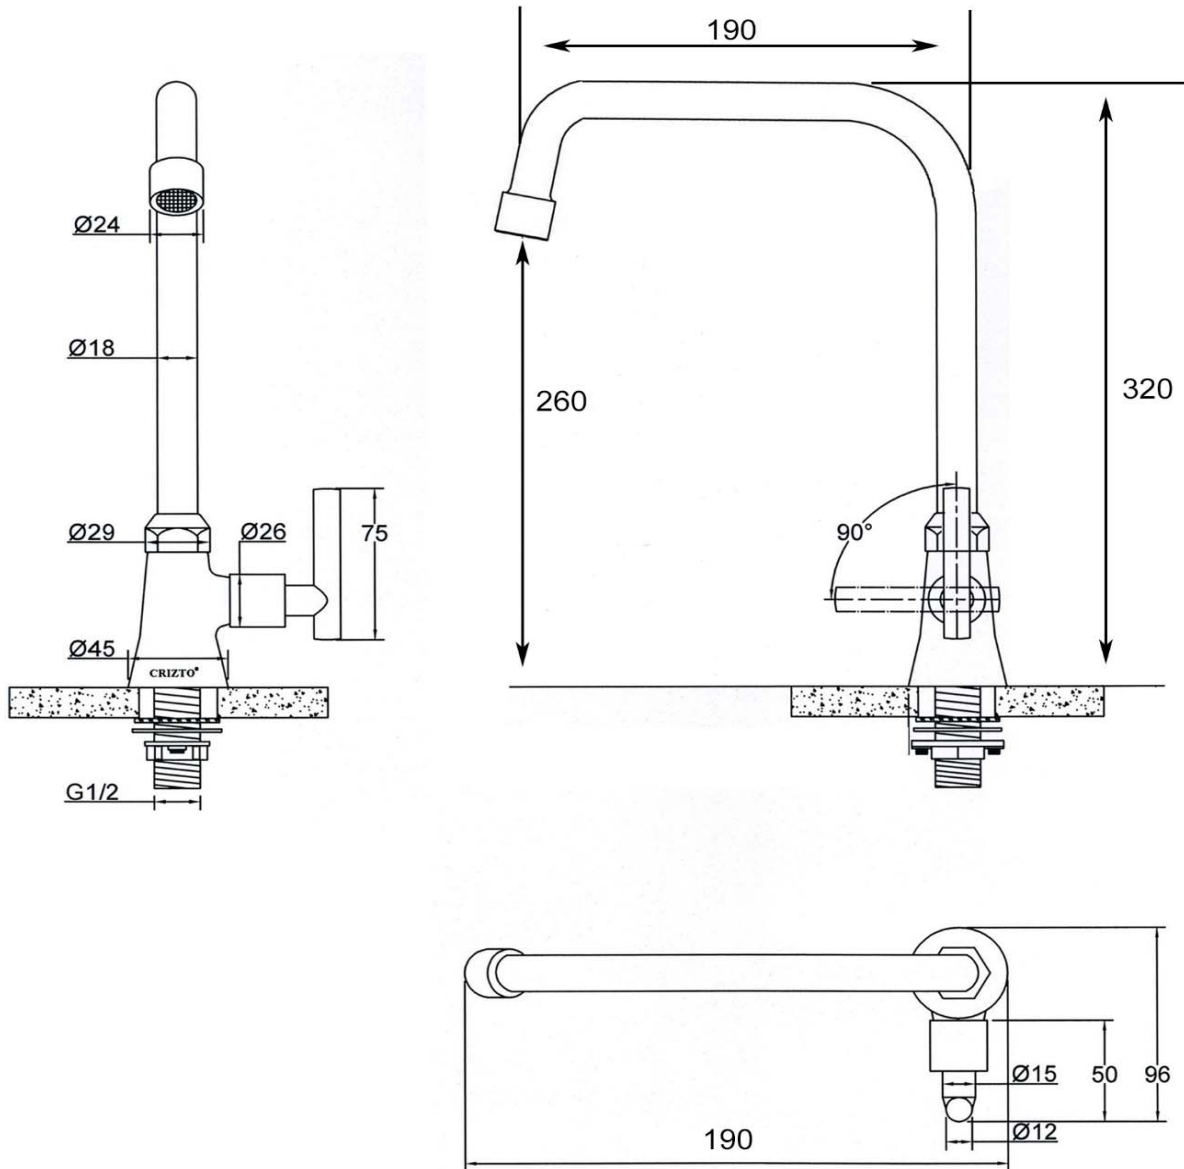

CRIZTO[®]
*a beautiful bathroom speaks well of its owner,
 make yours speak for you!*

SANITARY WARE SPECIFICATIONS & TECHNICAL DRAWINGS

MODEL NO.	CTC-11503-C		SERIES	SINK TAP	
DESCRIPTION	CRIZTO SINK TAP WITH 'L' SWIVEL SPOUT				
DIMENSION					
SCALE	DATE	DRAWING NO.		CTC-11503-C-01	