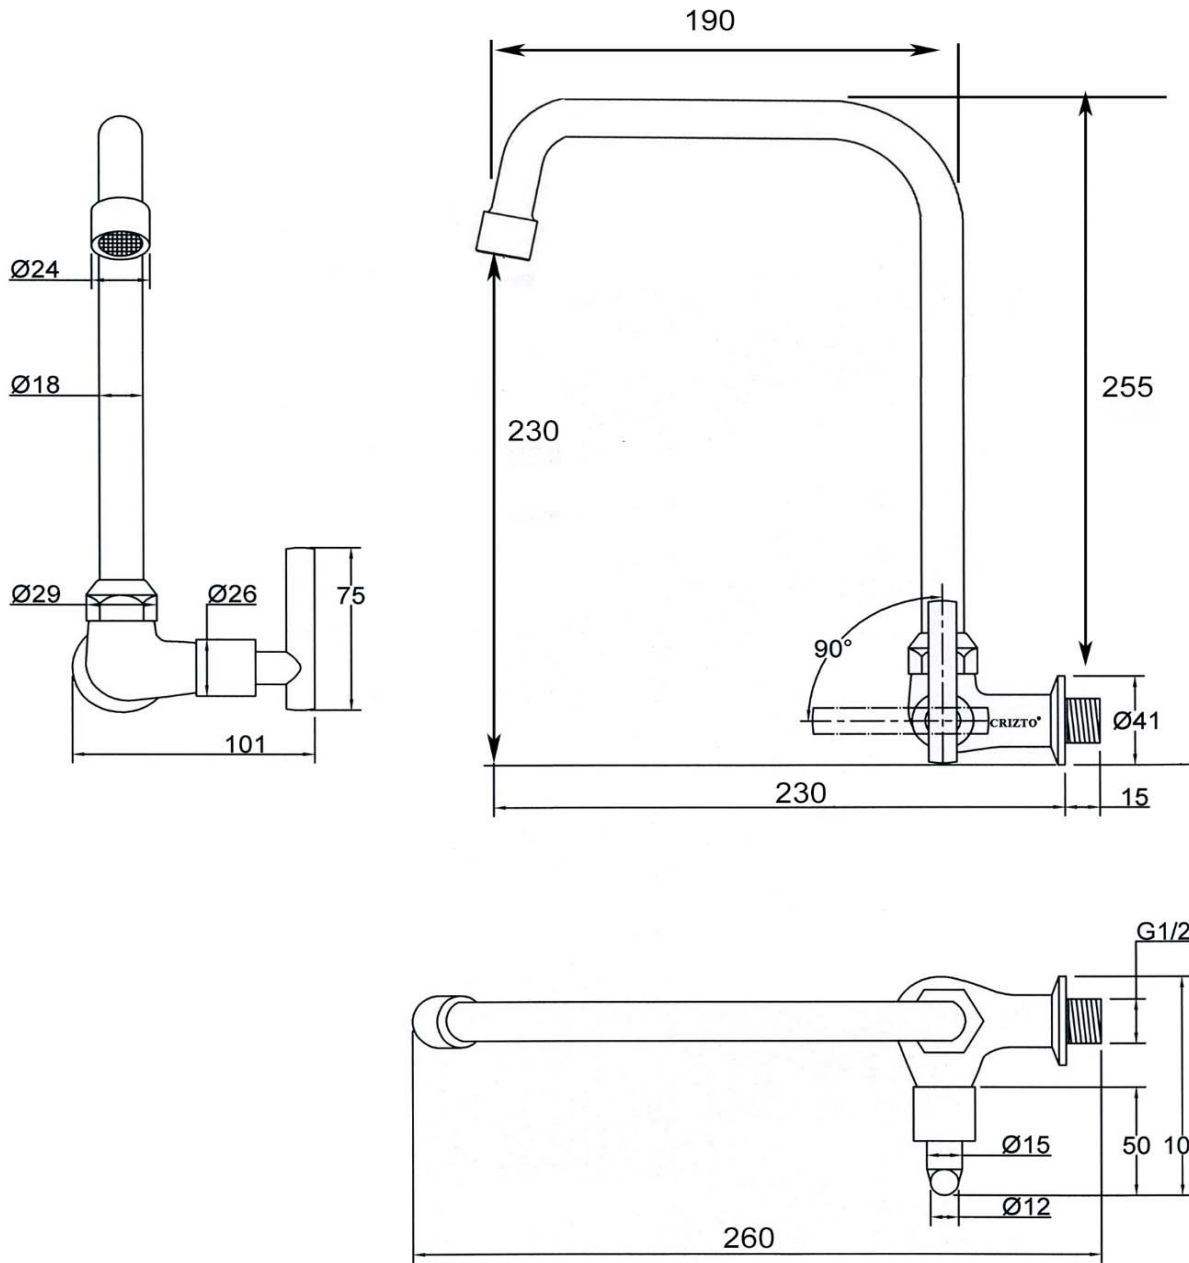

SANITARY WARE SPECIFICATIONS & TECHNICAL DRAWINGS

	MODEL NO. CTC-11503W-C		SERIES WALL SINK TAP	
	DESCRIPTION CRIZTO WALL SINK TAP WITH 'L' SWIVEL SPOUT			
	DIMENSION			
	SCALE	DATE	DRAWING NO. CTC-11503W-C-C-01	