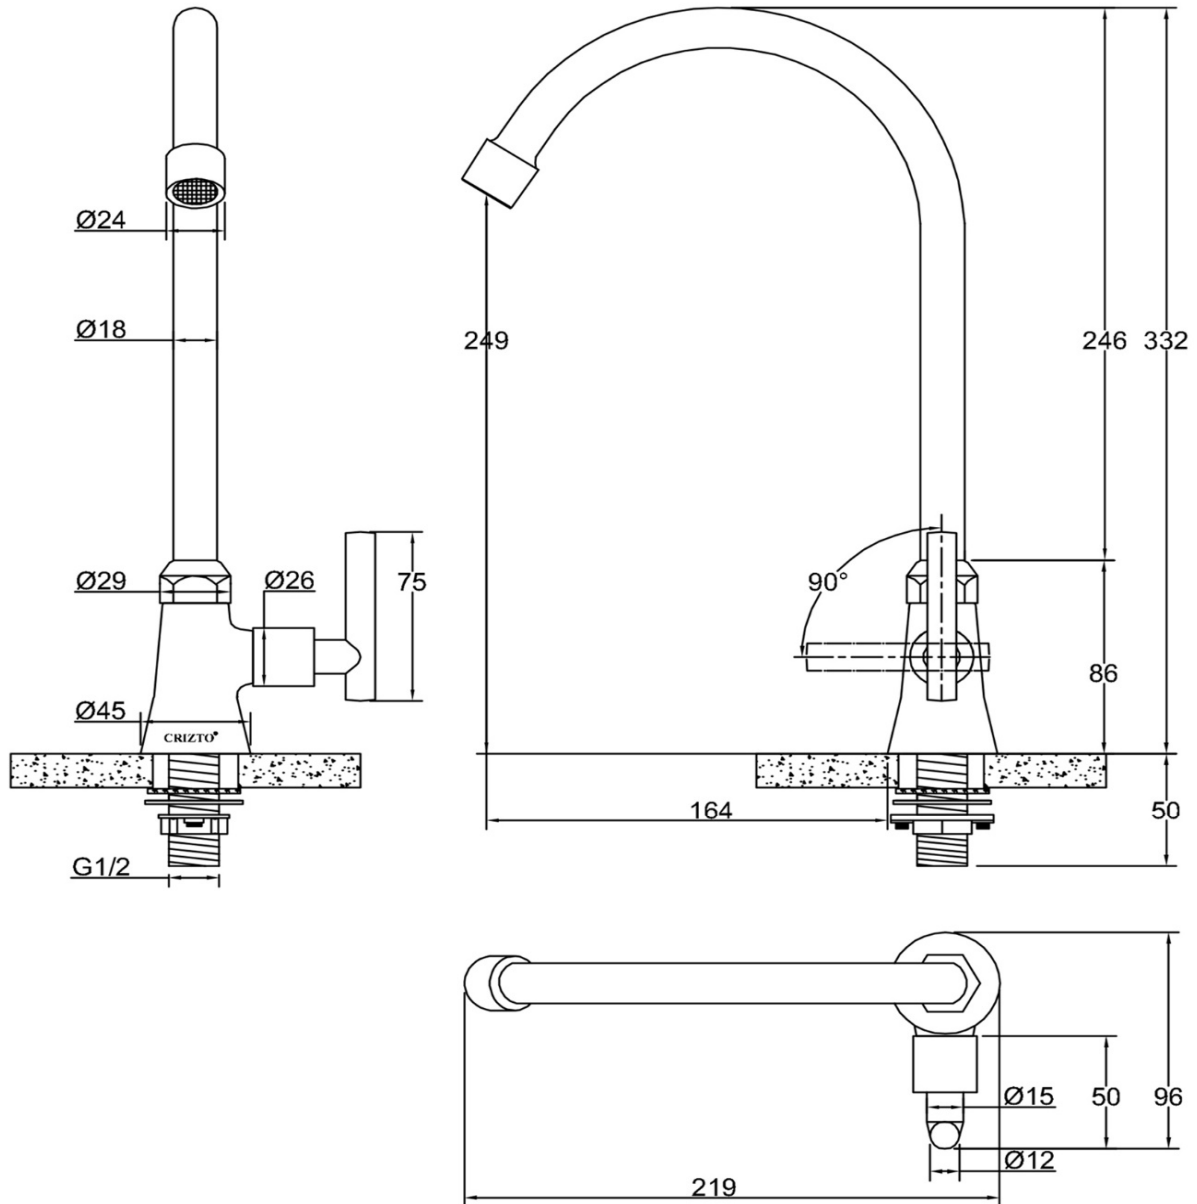

SANITARY WARE SPECIFICATIONS & TECHNICAL DRAWINGS

MODEL NO.	CTC-11504-C		SERIES	SAPPHIRE-C	
DESCRIPTION	CRIZTO SAPHIRE-C SINK TAP WITH 'U' SWIVEL SPOUT				
DIMENSION					
SCALE	1:3	DATE	01-12-2016	DRAWING NO.	CTC-11504-C-01