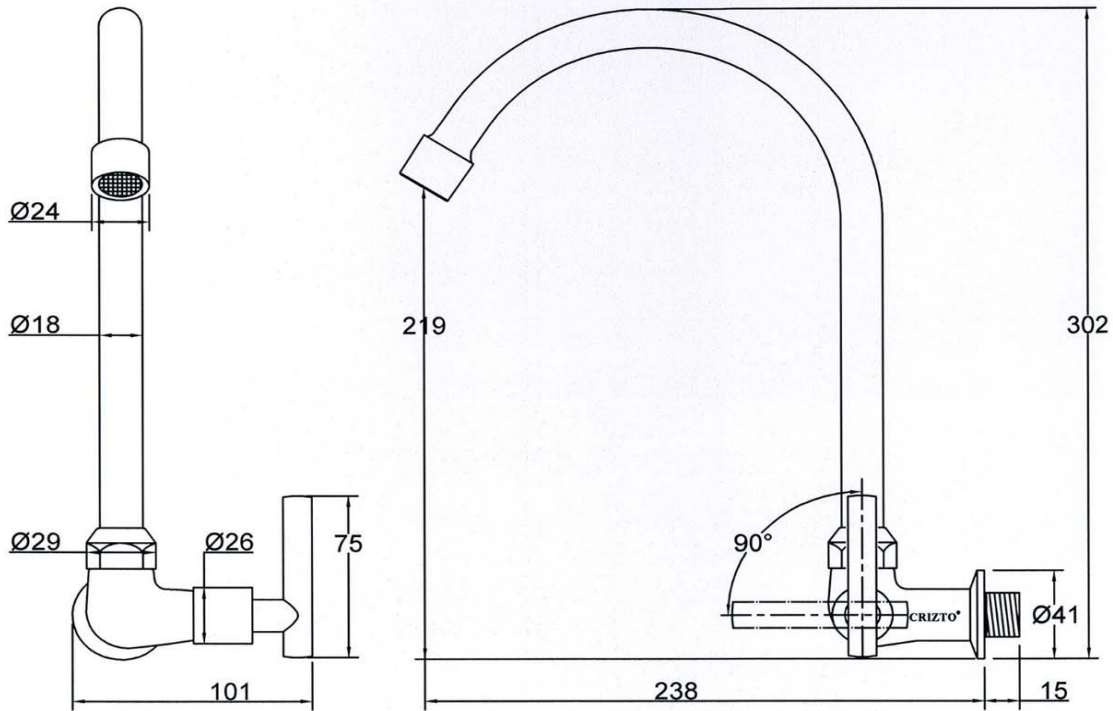

SANITARY WARE SPECIFICATIONS & TECHNICAL DRAWINGS

	MODEL NO.	CTC-11504W-C	SERIES	SAPPHIRE-C	
	DESCRIPTION	CRIZTO SAPHIRE-C WALL SINK TAP WITH 'U' SWIVEL SPOUT			
	DIMENSION				
	SCALE	1:3	DATE	01-12-2016	DRAWING NO.