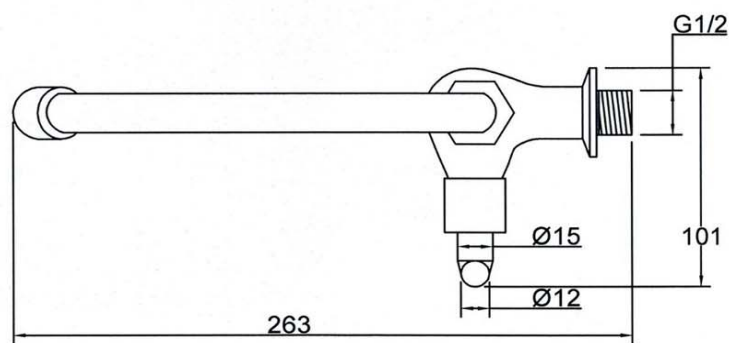

SANITARY WARE SPECIFICATIONS & TECHNICAL DRAWINGS

	MODEL NO.	CTC-11504W-C	SERIES	SAPPHIRE-C	
	DESCRIPTION	CRIZTO SAPHIRE-C WALL SINK TAP WITH 'U' SWIVEL SPOUT			
	DIMENSION				
	SCALE	1:3	DATE	01-12-2016	DRAWING NO.