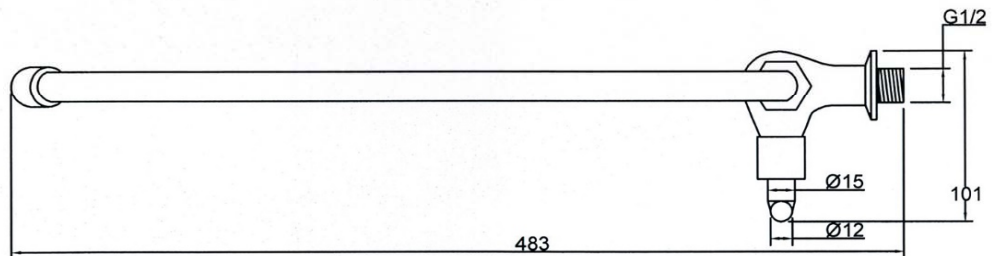

**CRIZTO®**

*a beautiful bathroom speaks well of its owner,  
 make yours speak for you!*

**SANITARY WARE SPECIFICATIONS & TECHNICAL DRAWINGS**

MODEL NO.

**CTC-11505W-C**

SERIES

**SAPPHIRE-C**

DESCRIPTION

CRIZTO SAPPHIRE-C WALL SINK TAP WITH 'LL' SWIVEL SPOUT

DIMENSION

SCALE

1:4

DATE

01-12-2016

DRAWING NO.

CTC-11505W-C-01