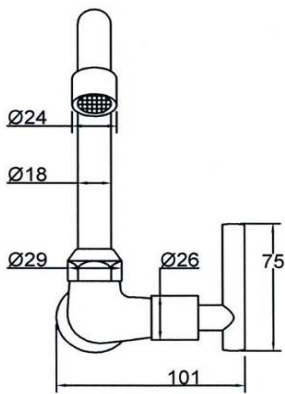

**CRIZTO®**

*a beautiful bathroom speaks well of its owner,  
 make yours speak for you!*

**SANITARY WARE SPECIFICATIONS & TECHNICAL DRAWINGS**

MODEL NO.

**CTC-11505W-C**

SERIES

**SAPPHIRE-C**

DESCRIPTION

CRIZTO SAPPHIRE-C WALL SINK TAP WITH 'LL' SWIVEL SPOUT

DIMENSION

SCALE

1:4

DATE

01-12-2016

DRAWING NO.

CTC-11505W-C-01