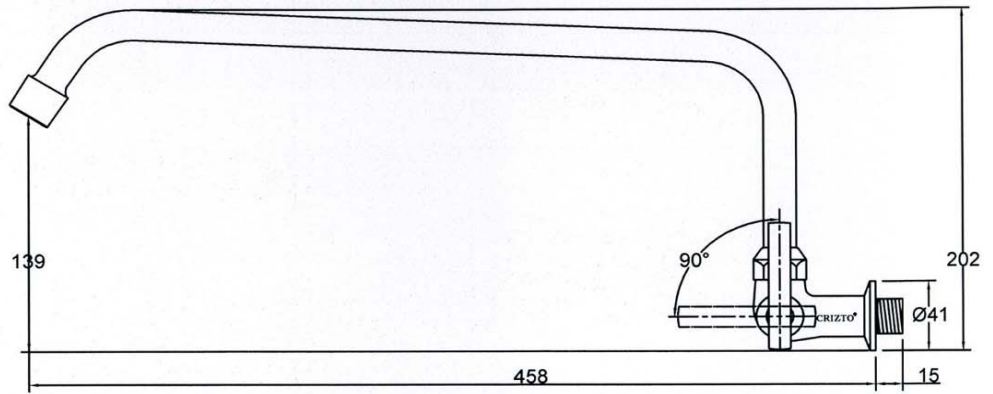

**CRIZTO®**

*a beautiful bathroom speaks well of its owner,  
 make yours speak for you!*

**SANITARY WARE SPECIFICATIONS & TECHNICAL DRAWINGS**

MODEL NO.

**CTC-11505W-C**

SERIES

**SAPPHIRE-C**

DESCRIPTION

CRIZTO SAPPHIRE-C WALL SINK TAP WITH 'LL' SWIVEL SPOUT

DIMENSION

SCALE

1:4

DATE

01-12-2016

DRAWING NO.

CTC-11505W-C-01