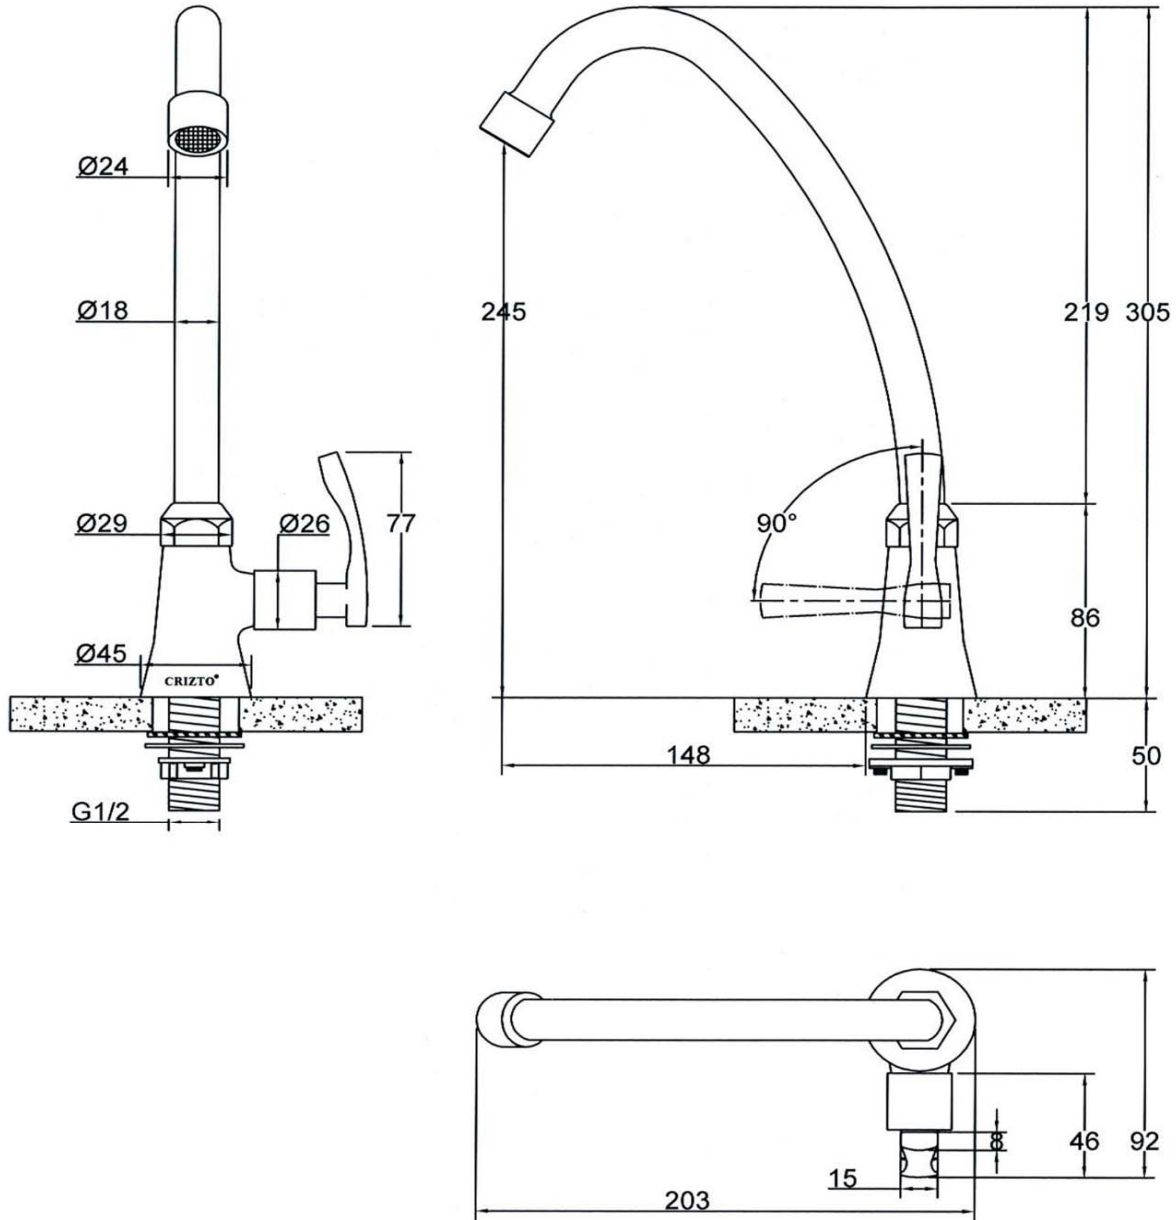

SANITARY WARE SPECIFICATIONS & TECHNICAL DRAWINGS

MODEL NO.	CTC-11602-C		SERIES	SODALITE-C	
DESCRIPTION	CRIZTO SODALITE-C SINK TAP WITH 'J' SWIVEL SPOUT				
DIMENSION					
SCALE	1:3	DATE	01-12-2016	DRAWING NO.	CTC-11602-C-01